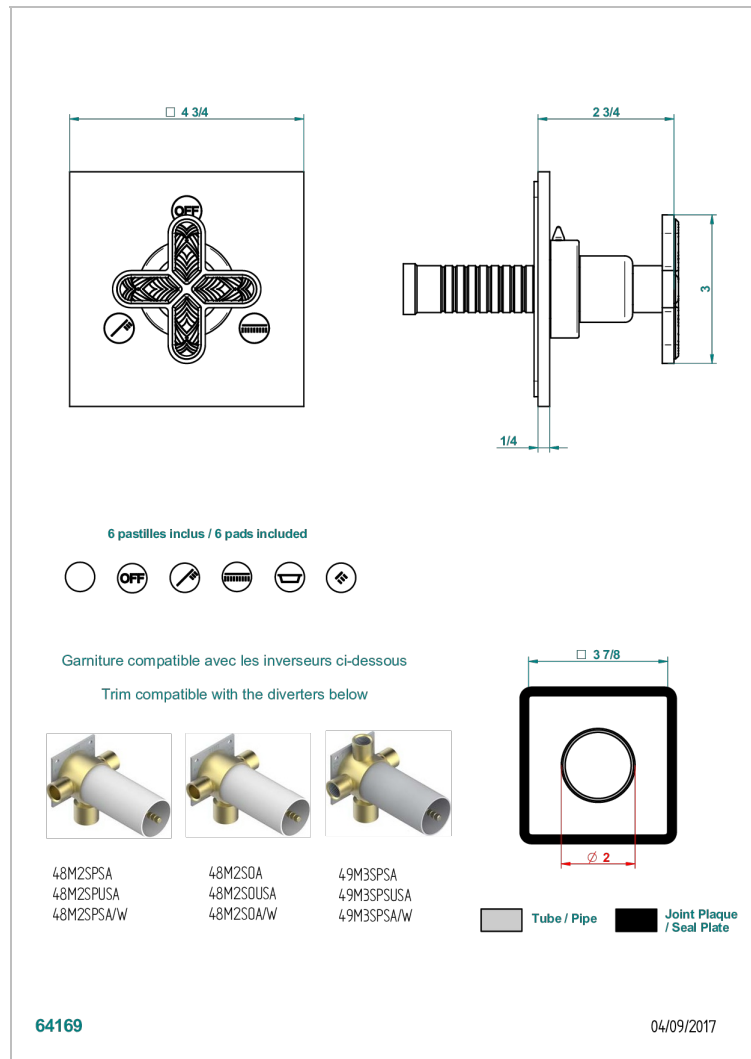

PROFIL LALIQUE CLEAR CRYSTAL

A6G-48M2SB

Trim for wall mounted diverter - 2 ways ref.48M2 & 3 ways ref.49M3

CHARACTERISTIC

- Profil Lalique Clear crystal
- Trim for wall mounted diverter - 2 ways ref.48M2 & 3 ways ref.49M3

RELATED SKU'S

- Ref. G00-48M2SOUSA Wall mounted 3-way diverter with ceramic cartridge for concealed installation- 1 inlet 3/4" and 2 outlets 1/2" without shared ports no stop position - no trim
- Ref. G00-48M2SPSUSA Wall mounted 3-way diverter with ceramic cartridge for concealed installation- 1 inlet 3/4" and 2 outlets 1/2" with positive top, no shared ports - no trim
- Ref. G00-49M3SPSUSA Wall mounted 4-way diverter with ceramic cartridge for concealed installation- 1 inlet 3/4" and 3 outlets 1/2" with positive top, no shared ports - no trim