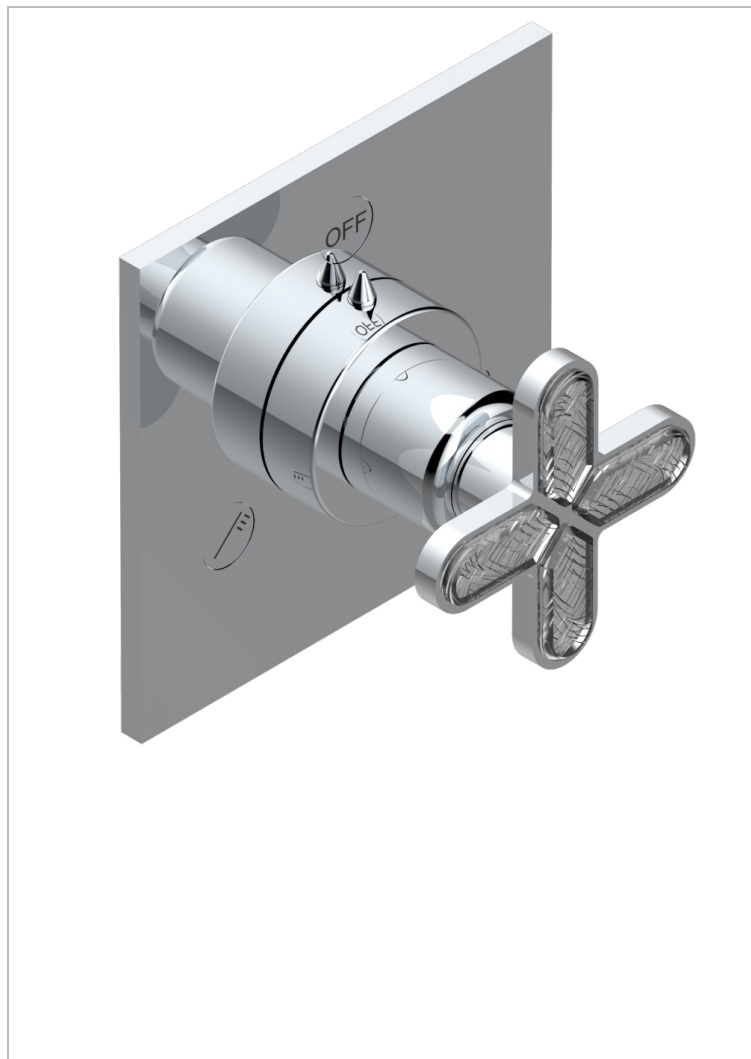

PROFIL LALIQUE CLEAR CRYSTAL

A6G-48M2SB

Trim for wall mounted diverter - 2 ways ref.48M2 & 3 ways ref.49M3

CHARACTERISTIC

- Profil Lalique Clear crystal
- Trim for wall mounted diverter - 2 ways ref.48M2 & 3 ways ref.49M3

RELATED SKU'S

- Ref. G00-48M2SOUSA Wall mounted 3-way diverter with ceramic cartridge for concealed installation- 1 inlet 3/4" and 2 outlets 1/2" without shared ports no stop position - no trim
- Ref. G00-48M2SPSUSA Wall mounted 3-way diverter with ceramic cartridge for concealed installation- 1 inlet 3/4" and 2 outlets 1/2" with positive top, no shared ports - no trim
- Ref. G00-49M3SPSUSA Wall mounted 4-way diverter with ceramic cartridge for concealed installation- 1 inlet 3/4" and 3 outlets 1/2" with positive top, no shared ports - no trim