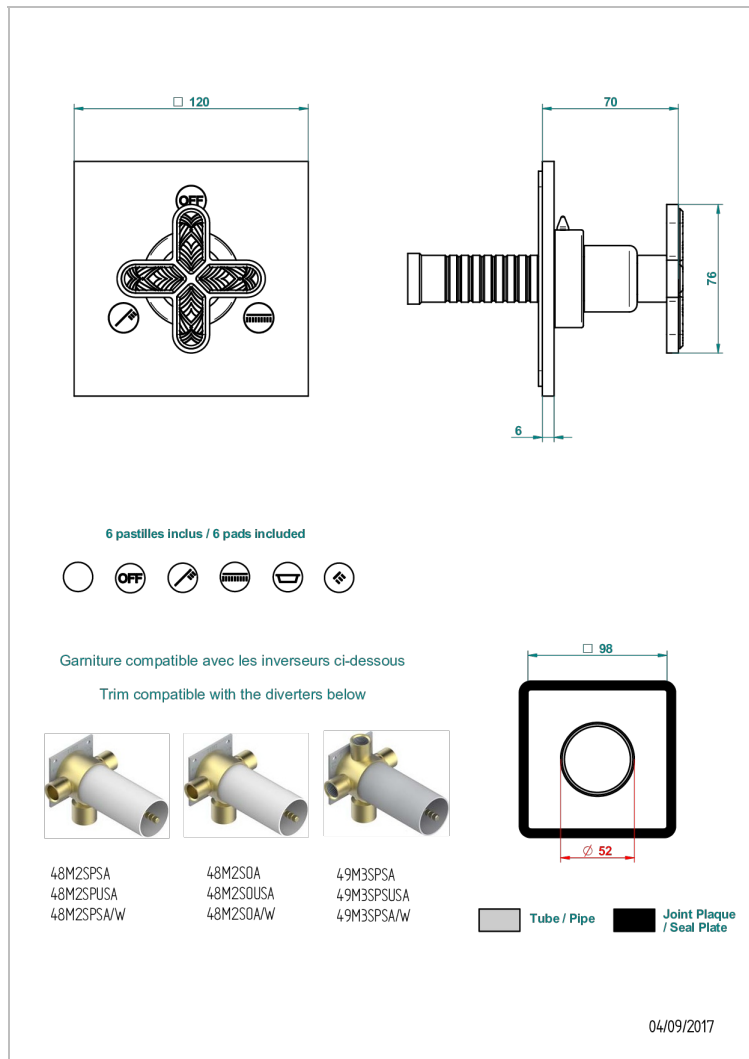

PROFIL LALIQUE CLEAR CRYSTAL

A6G-48M2SB

Trim for wall mounted diverter, 2 ways - ref. 48M2 and 3 ways - ref. 49M3

CHARACTERISTIC

- Profil Lalique Clear crystal
- Trim for wall mounted diverter, 2 ways - ref. 48M2 and 3 ways - ref. 49M3

RELATED SKU'S

- Ref. G00-48M2SOA Wall mounted 3-way diverter with ceramic cartridge for concealed installation- 1 inlet 3/4" and 2 outlets 1/2" without stop position, without trim
- Ref. G00-48M2SPSA Wall mounted 3-way diverter with ceramic cartridge for concealed installation, 1 inlet 3/4" and 2 outlets 1/2" with stop position, without trim
- Ref. G00-49M3SPSA Wall mounted 4-way diverter with ceramic cartridge for concealed installation- 1 inlet 3/4" and 3 outlets 1/2" with stop position, without trim