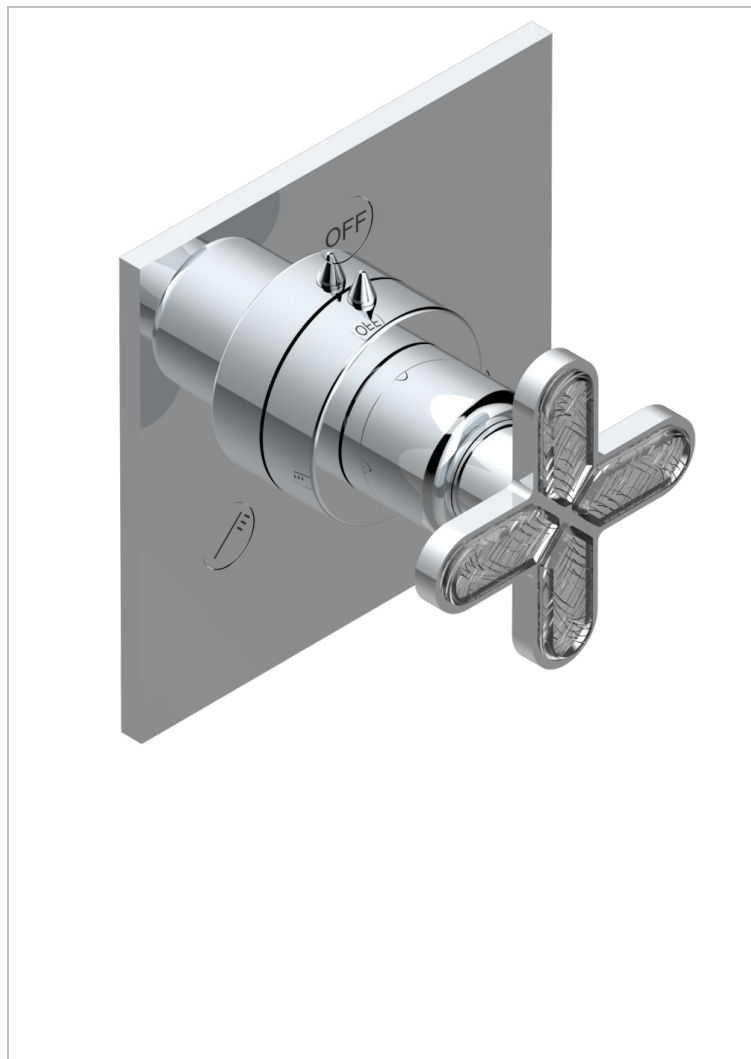

PROFIL LALIQUE CLEAR CRYSTAL

A6G-48M2SB

Trim for wall mounted diverter, 2 ways - ref. 48M2 and 3 ways - ref. 49M3

CHARACTERISTIC

- Profil Lalique Clear crystal
- Trim for wall mounted diverter, 2 ways - ref. 48M2 and 3 ways - ref. 49M3

RELATED SKU'S

- Ref. G00-48M2SOA Wall mounted 3-way diverter with ceramic cartridge for concealed installation- 1 inlet 3/4" and 2 outlets 1/2" without stop position, without trim
- Ref. G00-48M2SPSA Wall mounted 3-way diverter with ceramic cartridge for concealed installation, 1 inlet 3/4" and 2 outlets 1/2" with stop position, without trim
- Ref. G00-49M3SPSA Wall mounted 4-way diverter with ceramic cartridge for concealed installation- 1 inlet 3/4" and 3 outlets 1/2" with stop position, without trim