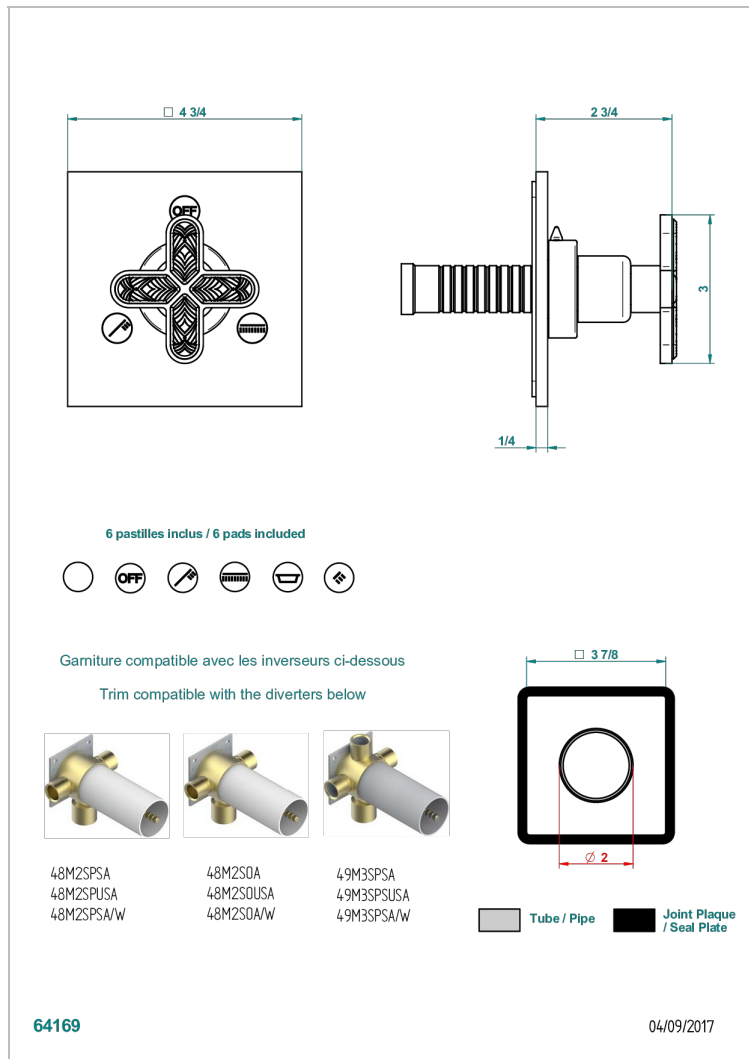

PROFIL LALIQUE CLEAR CRYSTAL

A6G-48M2SB

Trim for wall mounted diverter, 2 ways - ref. 48M2 and 3 ways - ref. 49M3

CHARACTERISTIC

- Profil Lalique Clear crystal
- Trim for wall mounted diverter, 2 ways - ref. 48M2 and 3 ways - ref. 49M3

RELATED SKU'S

- Ref. G00-48M2SOA Wall mounted 3-way diverter with ceramic cartridge for concealed installation- 1 inlet 3/4" and 2 outlets 1/2" without stop position, without trim
- Ref. G00-48M2SPSA Wall mounted 3-way diverter with ceramic cartridge for concealed installation, 1 inlet 3/4" and 2 outlets 1/2" with stop position, without trim
- Ref. G00-49M3SPSA Wall mounted 4-way diverter with ceramic cartridge for concealed installation- 1 inlet 3/4" and 3 outlets 1/2" with stop position, without trim