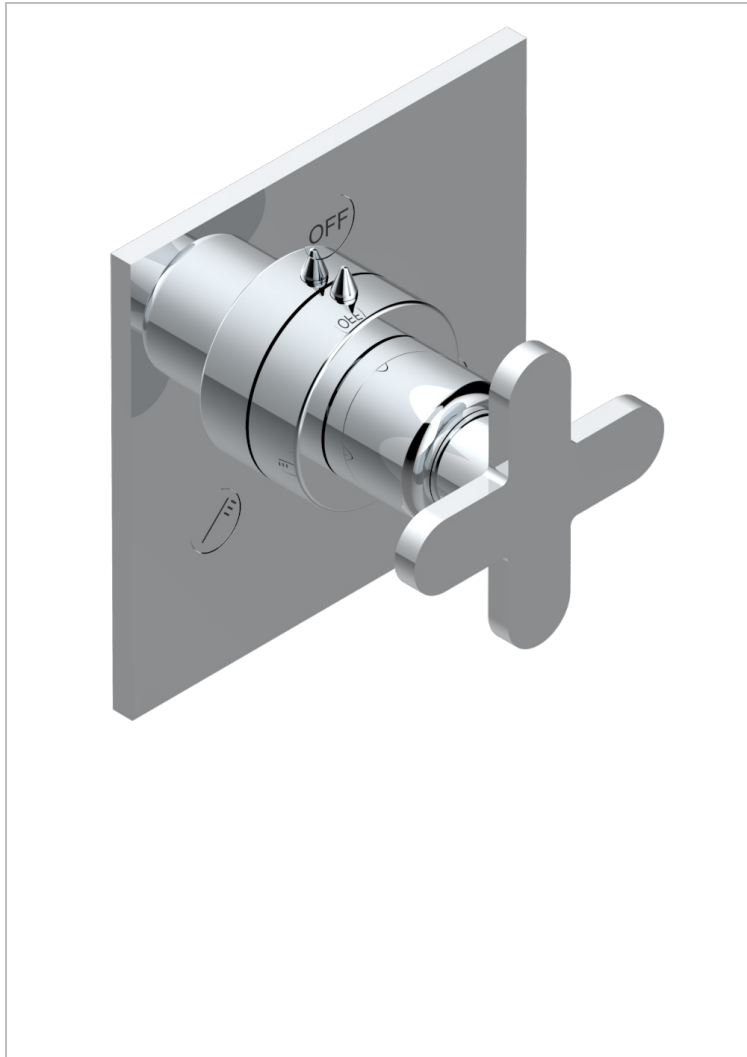

# PROFIL METAL

A6A-48M2SB

Trim for wall mounted diverter, 2 ways - ref. 48M2 and 3 ways - ref. 49M3

## CARACTERÍSTICAS

- Profil métal
- Trim for wall mounted diverter, 2 ways - ref. 48M2 and 3 ways - ref. 49M3

## PRODUCTOS RELACIONADOS

- Ref. G00-48M2SOA Wall mounted 3-way diverter with ceramic cartridge for concealed installation- 1 inlet 3/4" and 2 outlets 1/2" without stop position, without trim
- Ref. G00-48M2SPSA Wall mounted 3-way diverter with ceramic cartridge for concealed installation, 1 inlet 3/4" and 2 outlets 1/2" with stop position, without trim
- Ref. G00-49M3SPSA Wall mounted 4-way diverter with ceramic cartridge for concealed installation- 1 inlet 3/4" and 3 outlets 1/2" with stop position, without trim