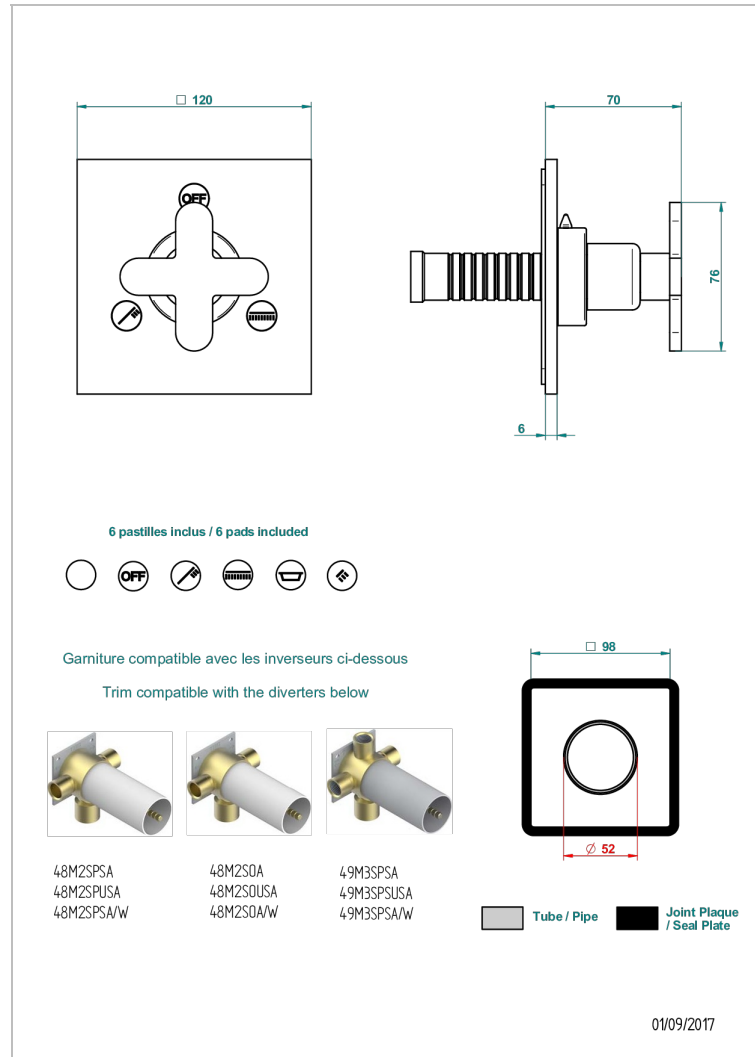

# PROFIL METAL

A6A-48M2SB

Trim for wall mounted diverter, 2 ways - ref. 48M2 and 3 ways - ref. 49M3

## CARACTERÍSTICAS

- Profil métal
- Trim for wall mounted diverter, 2 ways - ref. 48M2 and 3 ways - ref. 49M3

## PRODUCTOS RELACIONADOS

- Ref. G00-48M2SOA Wall mounted 3-way diverter with ceramic cartridge for concealed installation- 1 inlet 3/4" and 2 outlets 1/2" without stop position, without trim
- Ref. G00-48M2SPSA Wall mounted 3-way diverter with ceramic cartridge for concealed installation, 1 inlet 3/4" and 2 outlets 1/2" with stop position, without trim
- Ref. G00-49M3SPSA Wall mounted 4-way diverter with ceramic cartridge for concealed installation- 1 inlet 3/4" and 3 outlets 1/2" with stop position, without trim