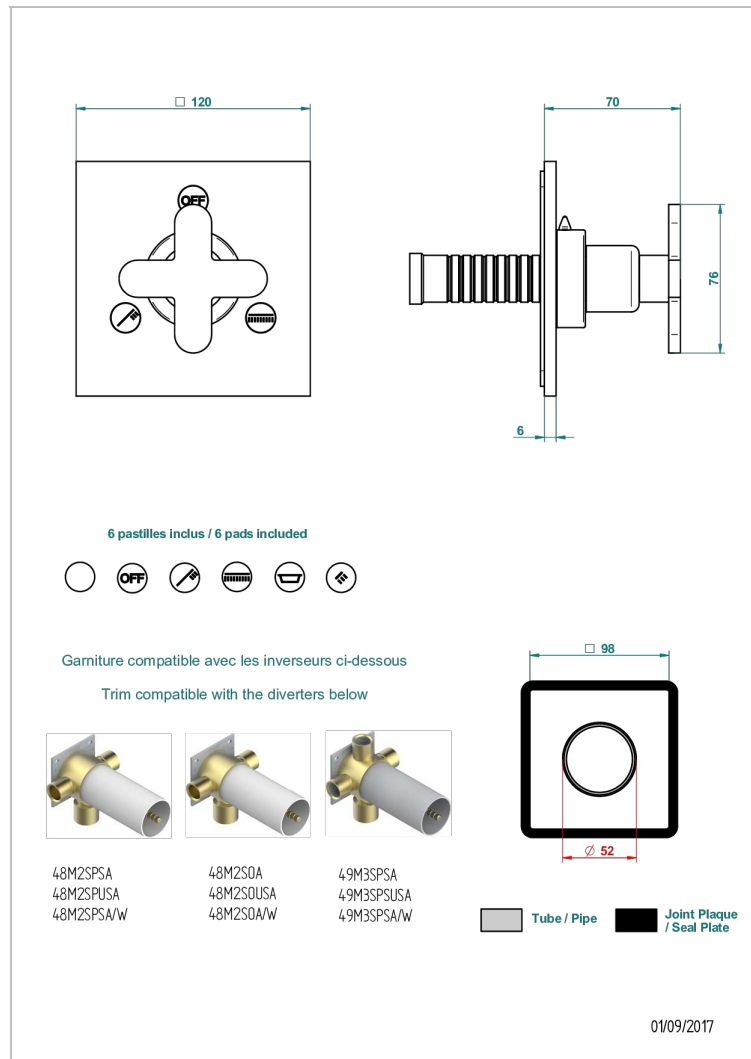

# PROFIL METAL

A6A-48M2SB

Trim for wall mounted diverter, 2 ways - ref. 48M2 and 3 ways - ref. 49M3

## CHARACTERISTIC

- Profil Metal
- Trim for wall mounted diverter, 2 ways - ref. 48M2 and 3 ways - ref. 49M3

## RELATED SKU'S

- Ref. G00-48M2SOA Wall mounted 3-way diverter with ceramic cartridge for concealed installation- 1 inlet 3/4" and 2 outlets 1/2" without stop position, without trim
- Ref. G00-48M2SPSA Wall mounted 3-way diverter with ceramic cartridge for concealed installation, 1 inlet 3/4" and 2 outlets 1/2" with stop position, without trim
- Ref. G00-49M3SPSA Wall mounted 4-way diverter with ceramic cartridge for concealed installation- 1 inlet 3/4" and 3 outlets 1/2" with stop position, without trim