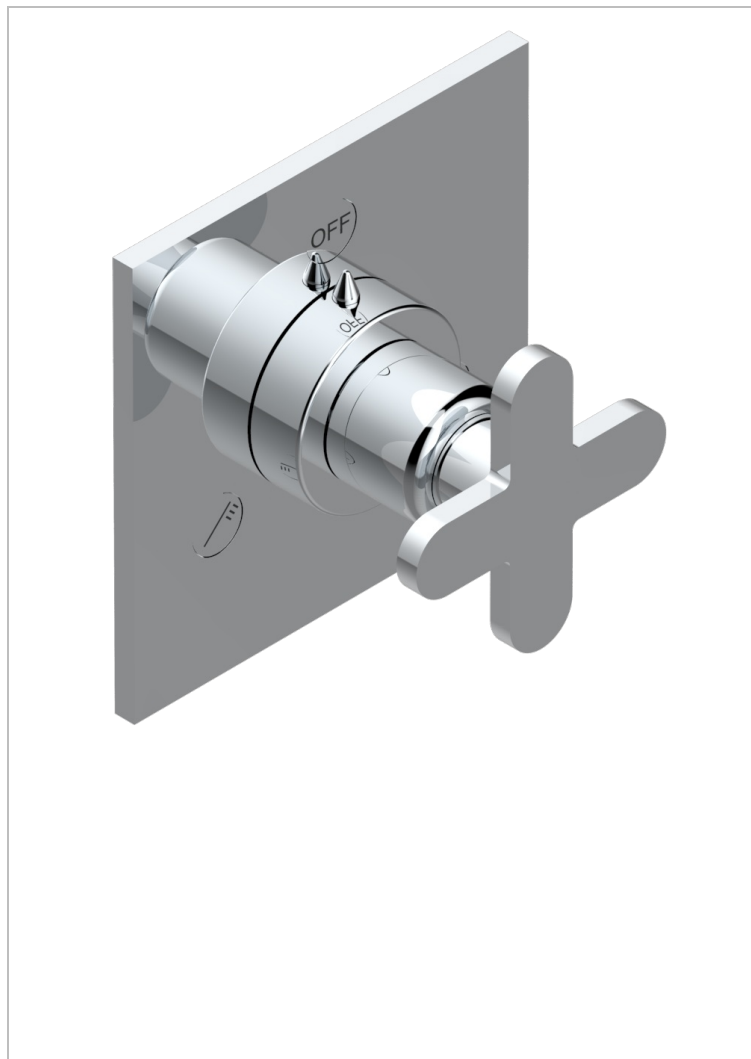

# PROFIL METAL

A6A-48M2SB

Trim for wall mounted diverter, 2 ways - ref. 48M2 and 3 ways - ref. 49M3

## CHARACTERISTIC

- Profil Metal
- Trim for wall mounted diverter, 2 ways - ref. 48M2 and 3 ways - ref. 49M3

## RELATED SKU'S

- Ref. G00-48M2SOA Wall mounted 3-way diverter with ceramic cartridge for concealed installation- 1 inlet 3/4" and 2 outlets 1/2" without stop position, without trim
- Ref. G00-48M2SPSA Wall mounted 3-way diverter with ceramic cartridge for concealed installation, 1 inlet 3/4" and 2 outlets 1/2" with stop position, without trim
- Ref. G00-49M3SPSA Wall mounted 4-way diverter with ceramic cartridge for concealed installation- 1 inlet 3/4" and 3 outlets 1/2" with stop position, without trim