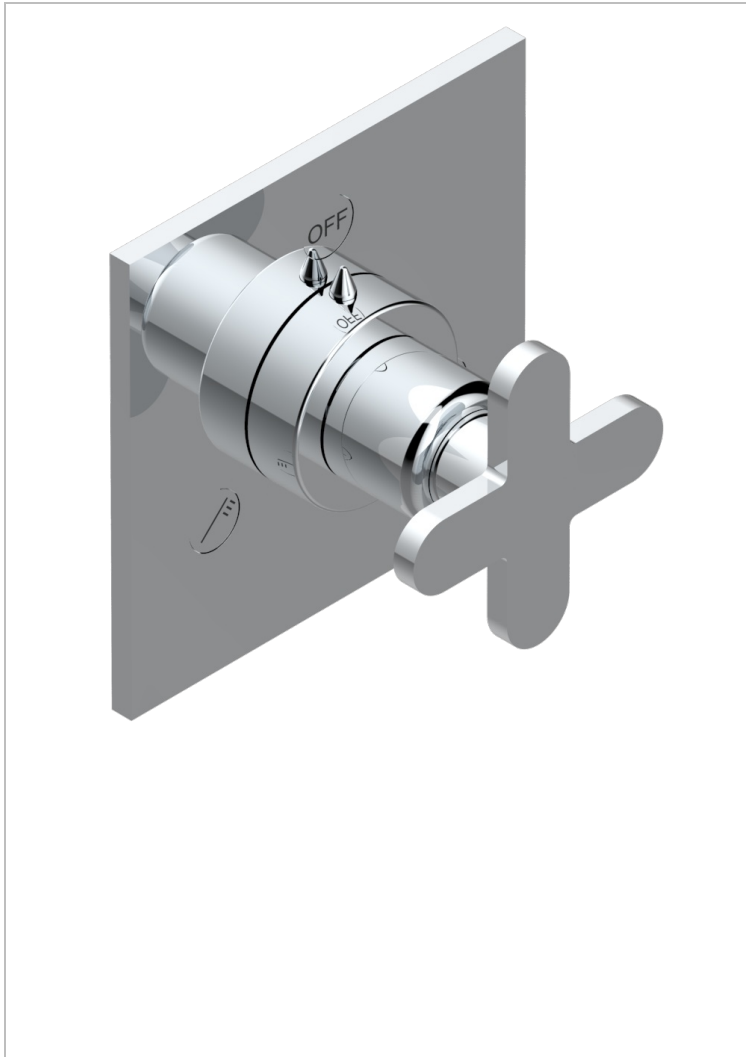

# PROFIL METAL

A6A-48M2SB

Trim for wall mounted diverter, 2 ways - ref. 48M2 and 3 ways - ref. 49M3

## 特色

- Profil Metal
- Trim for wall mounted diverter, 2 ways - ref. 48M2 and 3 ways - ref. 49M3

## 相关的SKU

- Ref. G00-48M2SOA Wall mounted 3-way diverter with ceramic cartridge for concealed installation- 1 inlet 3/4" and 2 outlets 1/2" without stop position, without trim
- Ref. G00-48M2SPSA Wall mounted 3-way diverter with ceramic cartridge for concealed installation, 1 inlet 3/4" and 2 outlets 1/2" with stop position, without trim
- Ref. G00-49M3SPSA Wall mounted 4-way diverter with ceramic cartridge for concealed installation- 1 inlet 3/4" and 3 outlets 1/2" with stop position, without trim