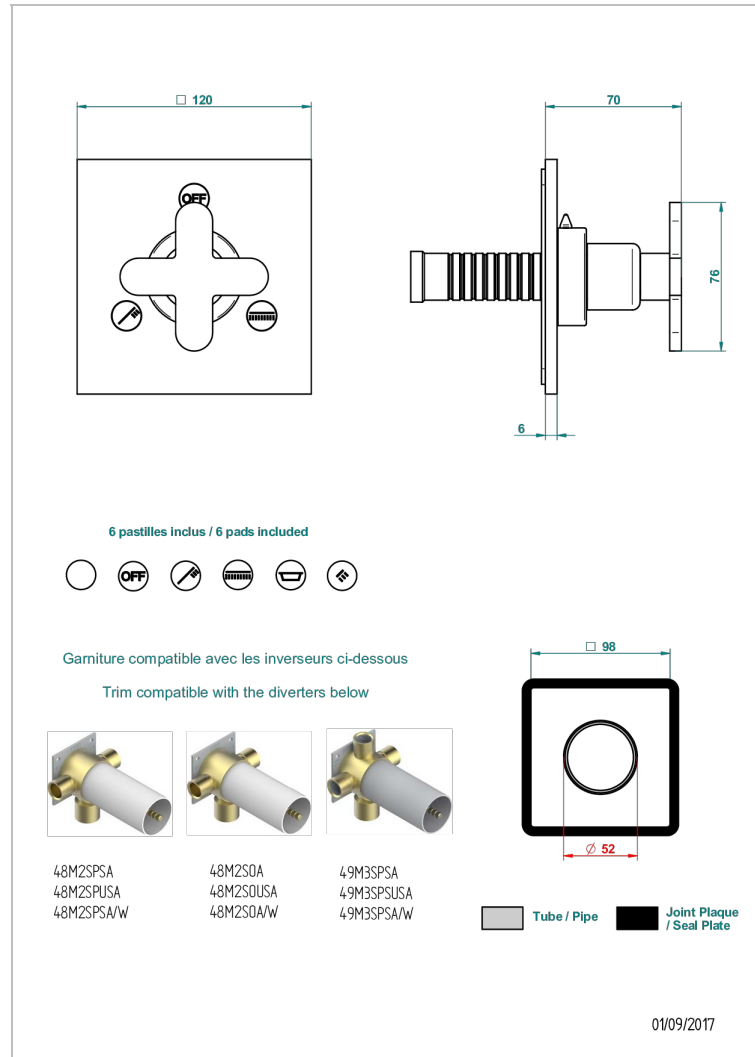

# PROFIL METAL

A6A-48M2SB

Trim for wall mounted diverter, 2 ways - ref. 48M2 and 3 ways - ref. 49M3

## 特色

- Profil Metal
- Trim for wall mounted diverter, 2 ways - ref. 48M2 and 3 ways - ref. 49M3

## 相关的SKU

- Ref. G00-48M2SOA Wall mounted 3-way diverter with ceramic cartridge for concealed installation- 1 inlet 3/4" and 2 outlets 1/2" without stop position, without trim
- Ref. G00-48M2SPSA Wall mounted 3-way diverter with ceramic cartridge for concealed installation, 1 inlet 3/4" and 2 outlets 1/2" with stop position, without trim
- Ref. G00-49M3SPSA Wall mounted 4-way diverter with ceramic cartridge for concealed installation- 1 inlet 3/4" and 3 outlets 1/2" with stop position, without trim