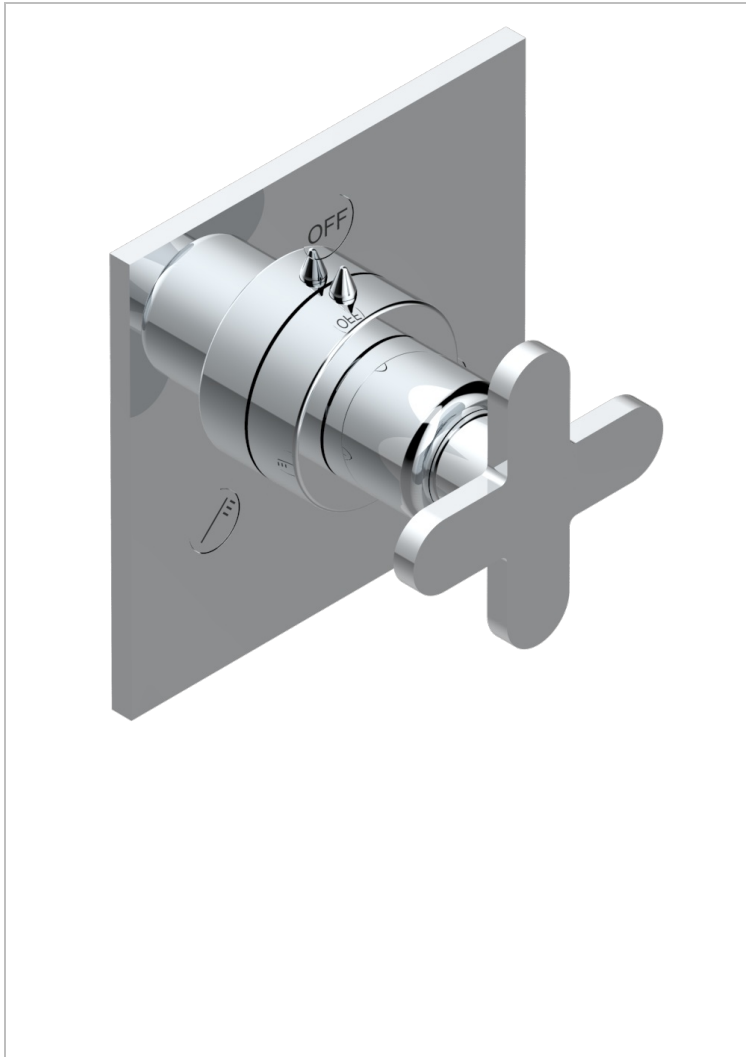

# PROFIL METAL

A6A-48M2SB

Trim for wall mounted diverter, 2 ways - ref. 48M2 and 3 ways - ref. 49M3

THG  
PARIS

## 特色

- Profil Metal
- Trim for wall mounted diverter, 2 ways - ref. 48M2 and 3 ways - ref. 49M3

## 相关的SKU

- Ref. G00-48M2SOA Wall mounted 3-way diverter with ceramic cartridge for concealed installation- 1 inlet 3/4" and 2 outlets 1/2" without stop position, without trim
- Ref. G00-48M2SPSA Wall mounted 3-way diverter with ceramic cartridge for concealed installation, 1 inlet 3/4" and 2 outlets 1/2" with stop position, without trim
- Ref. G00-49M3SPSA Wall mounted 4-way diverter with ceramic cartridge for concealed installation- 1 inlet 3/4" and 3 outlets 1/2" with stop position, without trim