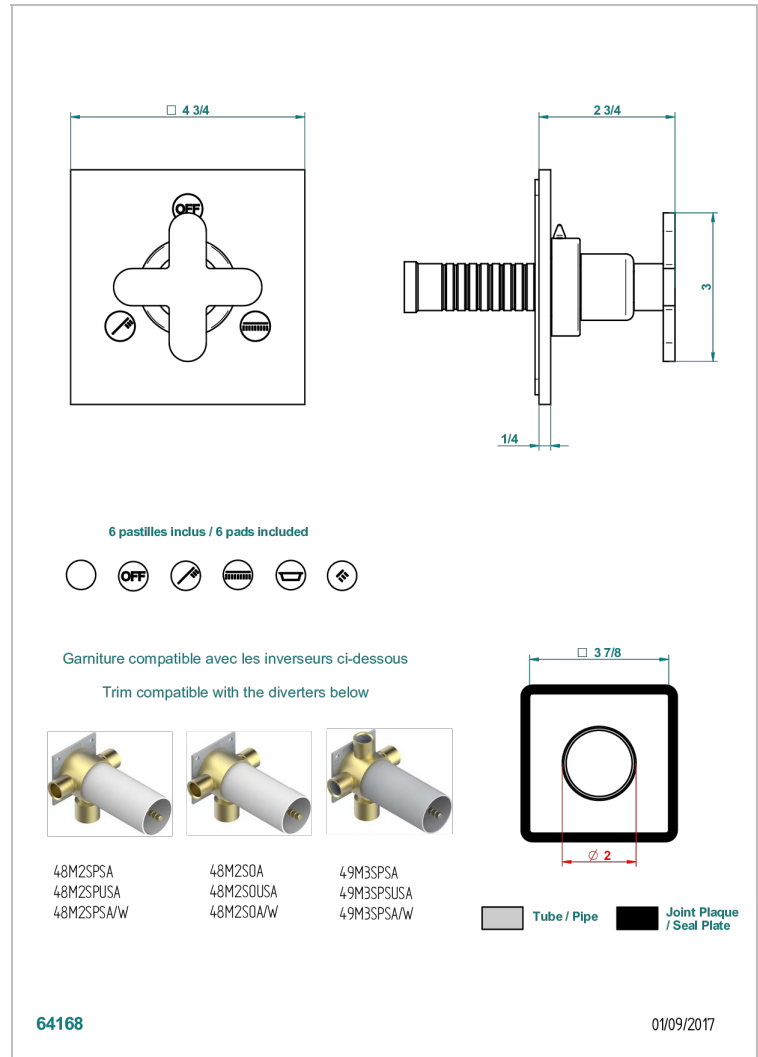

# PROFIL METAL

A6A-48M2SB

Trim for wall mounted diverter, 2 ways - ref. 48M2 and 3 ways - ref. 49M3

THG  
PARIS

## 特色

- Profil Metal
- Trim for wall mounted diverter, 2 ways - ref. 48M2 and 3 ways - ref. 49M3

## 相关的SKU

- Ref. G00-48M2SOA Wall mounted 3-way diverter with ceramic cartridge for concealed installation- 1 inlet 3/4" and 2 outlets 1/2" without stop position, without trim
- Ref. G00-48M2SPSA Wall mounted 3-way diverter with ceramic cartridge for concealed installation, 1 inlet 3/4" and 2 outlets 1/2" with stop position, without trim
- Ref. G00-49M3SPSA Wall mounted 4-way diverter with ceramic cartridge for concealed installation- 1 inlet 3/4" and 3 outlets 1/2" with stop position, without trim