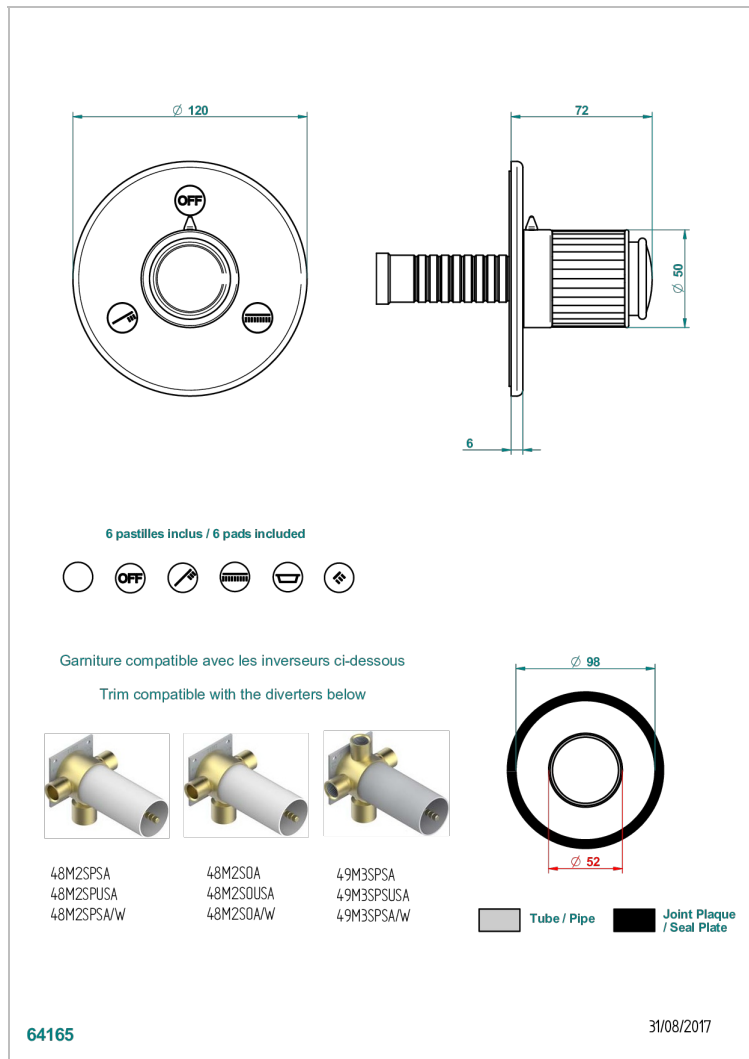

JAIPUR С МЕТАЛЛИЧЕСКИМИ РУЧКАМИ

A9F-48M2SB

Trim for wall mounted diverter, 2 ways - ref. 48M2 and 3 ways - ref. 49M3

ХАРАКТЕРИСТИКИ

- Jaipur с металлическими ручками
- Trim for wall mounted diverter, 2 ways - ref. 48M2 and 3 ways - ref. 49M3

СВЯЗАННЫЕ ТОВАРНЫЕ ПОЗИЦИИ

- Ref. G00-48M2SOA Wall mounted 3-way diverter with ceramic cartridge for concealed installation- 1 inlet 3/4" and 2 outlets 1/2" without stop position, without trim
- Ref. G00-48M2SPSA Wall mounted 3-way diverter with ceramic cartridge for concealed installation, 1 inlet 3/4" and 2 outlets 1/2" with stop position, without trim
- Ref. G00-49M3SPSA Wall mounted 4-way diverter with ceramic cartridge for concealed installation- 1 inlet 3/4" and 3 outlets 1/2" with stop position, without trim