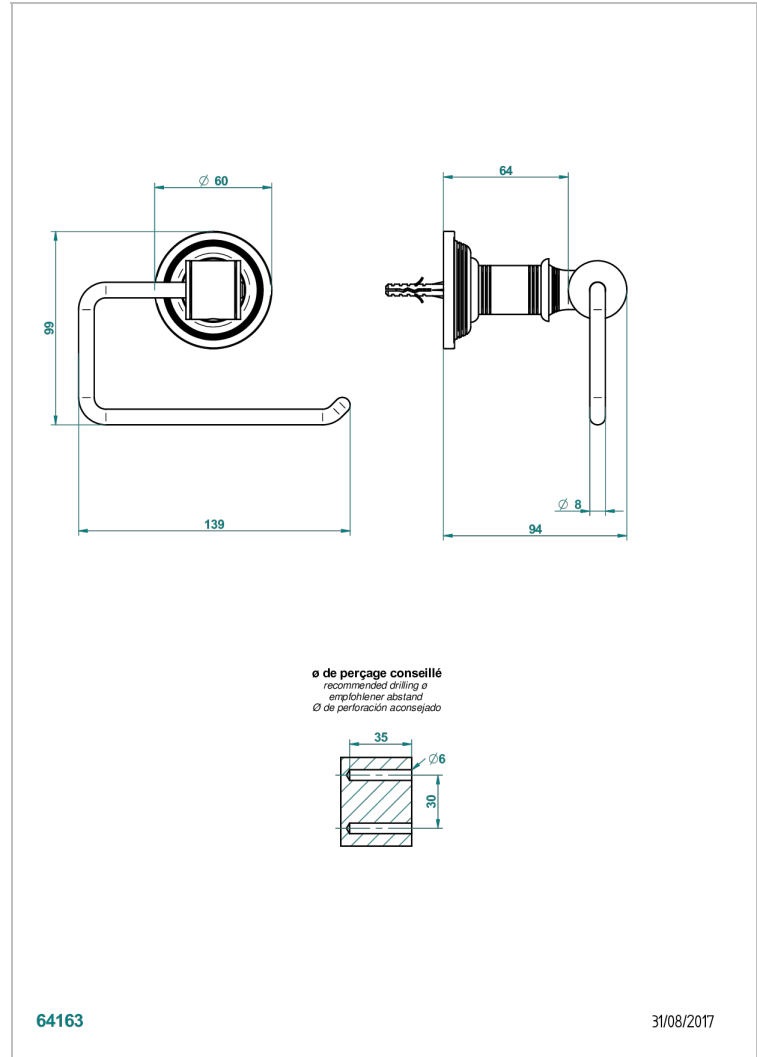

# WEST COAST WITH GUILLOCHE DECOR WITH LEVER HANDLES

U9D-538A

Toilet paper holder, single mount without cover

## CHARACTERISTIC

- West coast with Guilloché decor with lever handles
- Toilet paper holder, single mount without cover