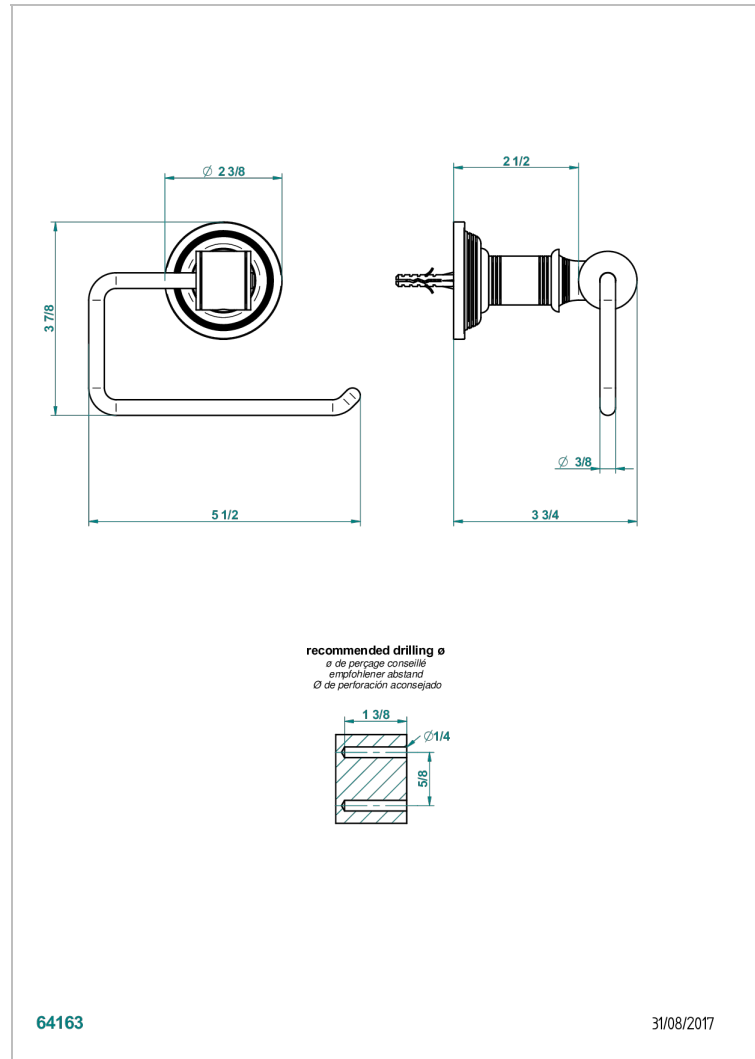

WEST COAST WITH GUILLOCHE DECOR WITH LEVER HANDLES

U9D-538A

Toilet paper holder, single mount without cover

CHARACTERISTIC

- West coast with Guilloché decor with lever handles
- Toilet paper holder, single mount without cover