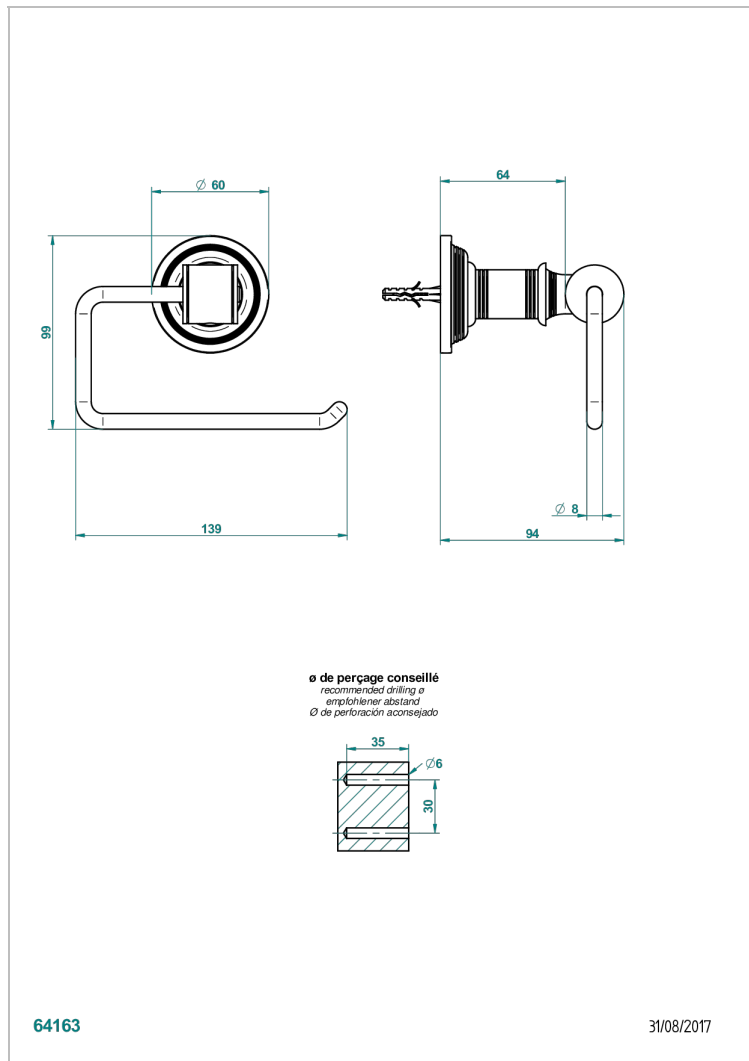

WEST COAST WITH GUILLOCHE DECOR

U9C-538A

THG
PARIS

Toilet paper holder, single mount without cover

CHARACTERISTIC

- West coast with Guilloché decor
- Toilet paper holder, single mount without cover

AVAILABLE FINITIONS