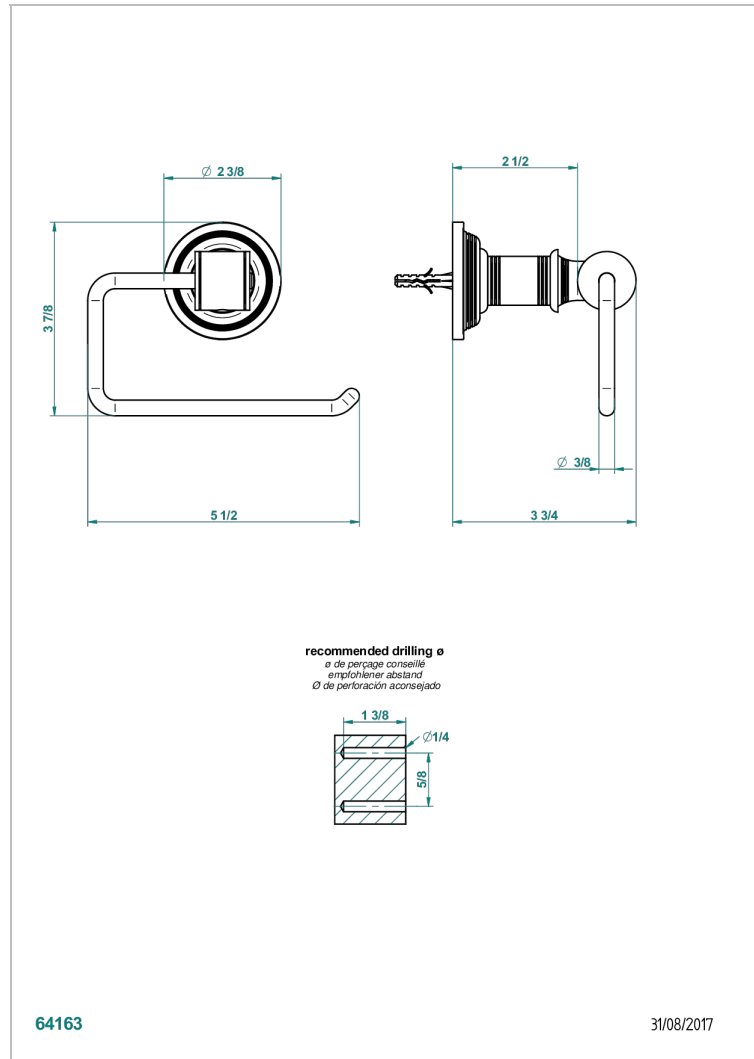

# WEST COAST WITH GUILLOCHE DECOR

U9C-538A

THG<sup>®</sup>  
PARIS

Toilet paper holder, single mount without cover

64163

31/08/2017

## CHARACTERISTIC

- West coast with Guilloché decor
- Toilet paper holder, single mount without cover