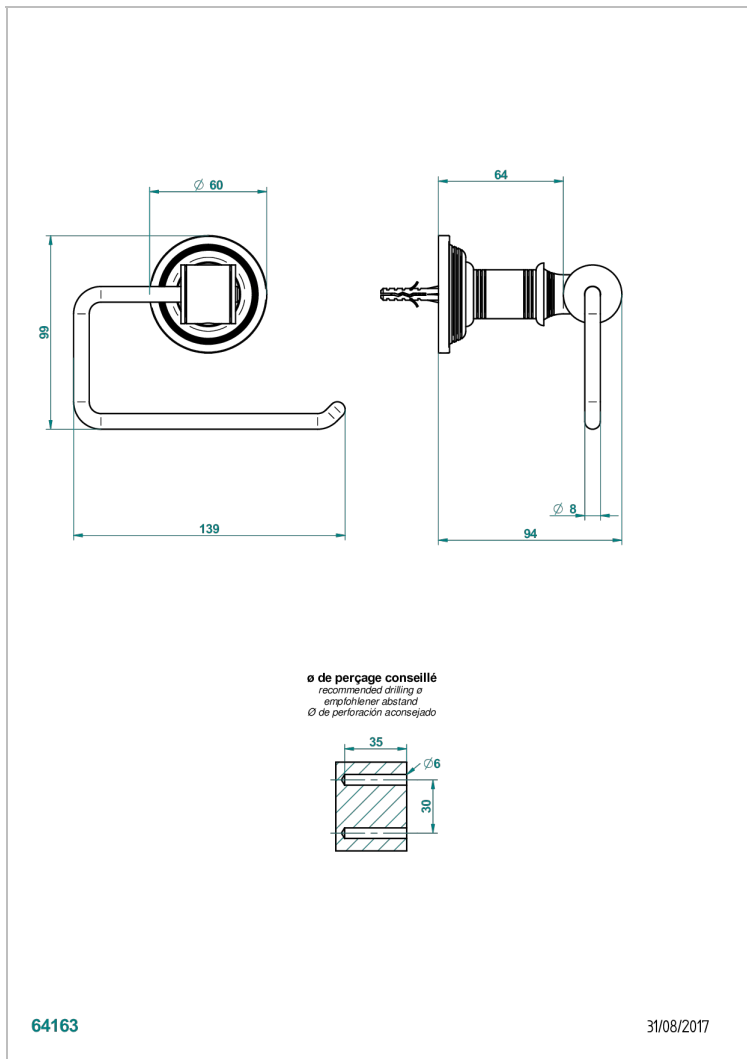

WEST COAST METAL WITH LEVER HANDLES

U9B-538A

THG[®]
PARIS

Toilet paper holder, single mount without cover

64163

31/08/2017

CHARACTERISTIC

- West Coast Metal with lever handles
- Toilet paper holder, single mount without cover