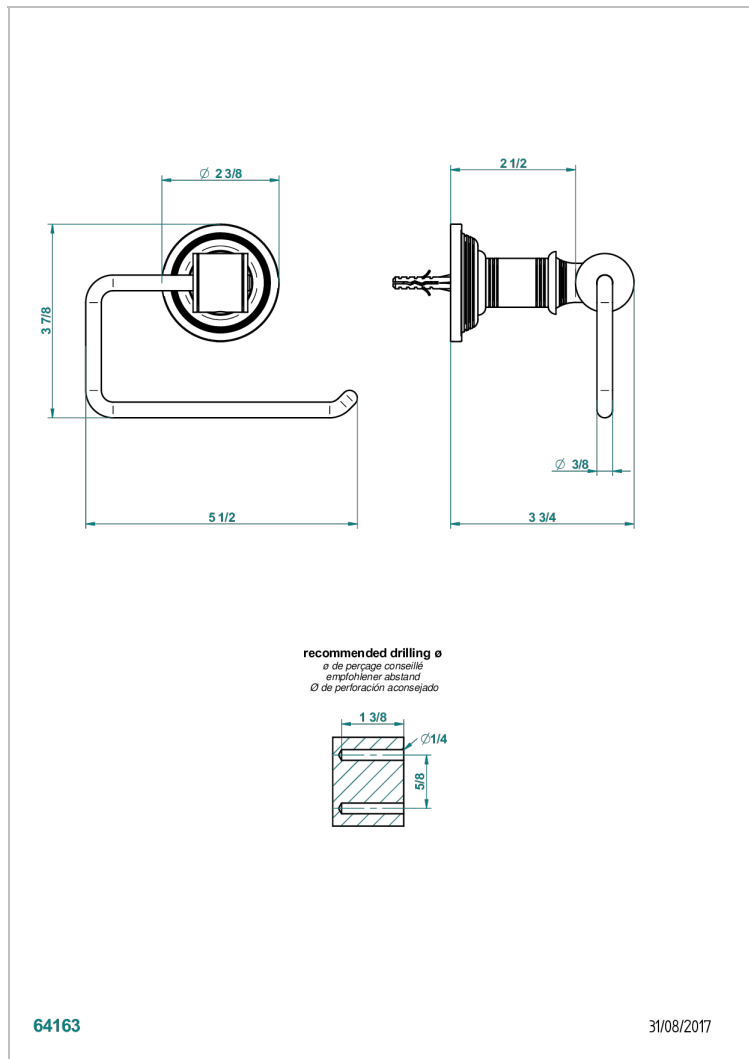

# WEST COAST METAL WITH LEVER HANDLES

U9B-538A

Toilet paper holder, single mount without cover

64163

31/08/2017

## CHARACTERISTIC

- West Coast Metal with lever handles
- Toilet paper holder, single mount without cover