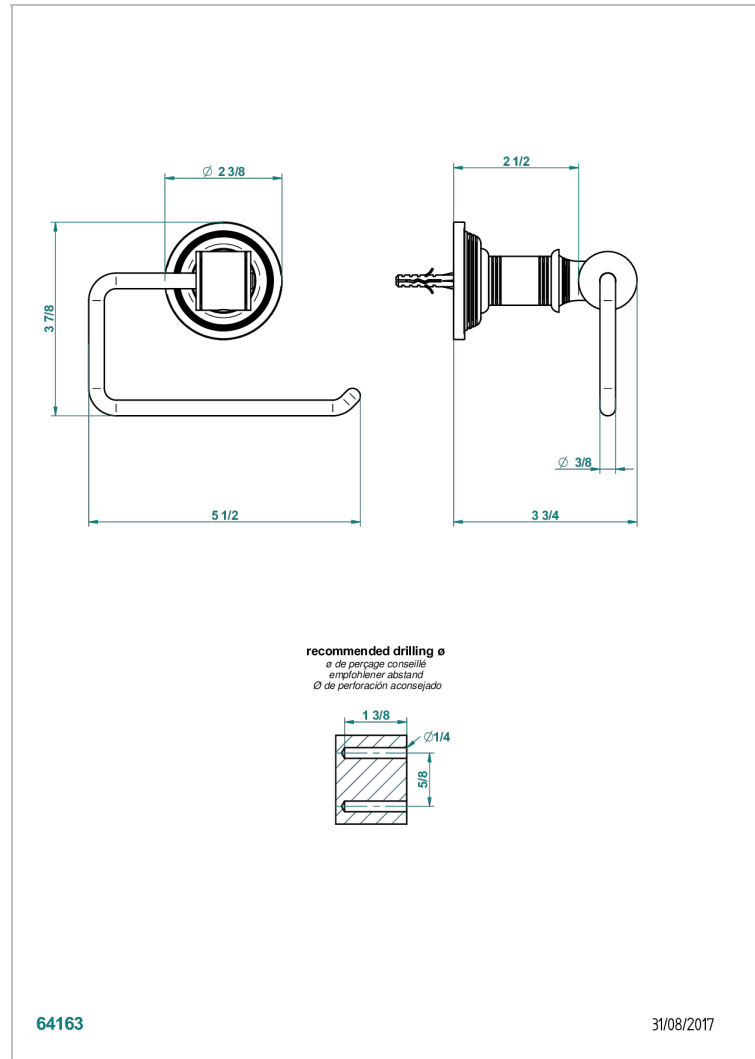

Toilet paper holder, single mount without cover

CHARACTERISTIC

- West Coast Metal
- Toilet paper holder, single mount without cover

AVAILABLE FINITIONS

Black ceram - D30
 Blush PVD - H62
 Brass color PVD - H49
 Brown bronze color PVD - F33
 Chrome polished - A02
 Copper antique matt, coated - H07