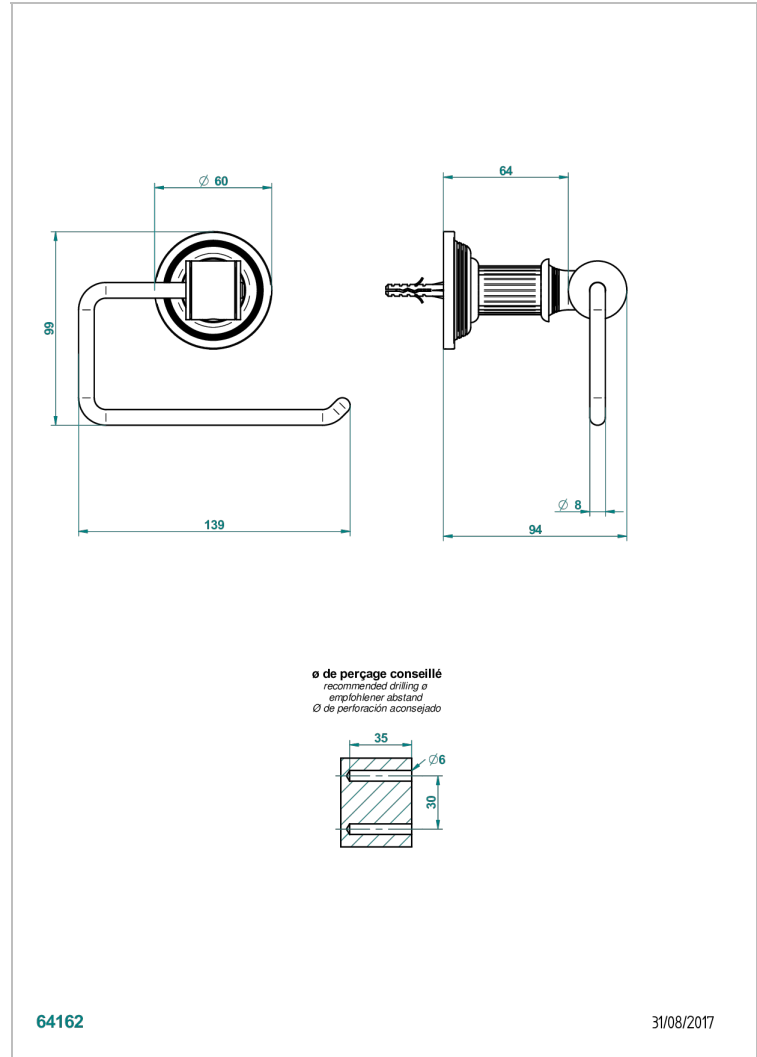

GRAND CENTRAL WHITE ONYX WITH LEVER HANDLES

U9S-538A

Toilet paper holder, single mount without cover

64162

31/08/2017

CHARACTERISTIC

- Grand central White Onyx with lever handles
- Toilet paper holder, single mount without cover