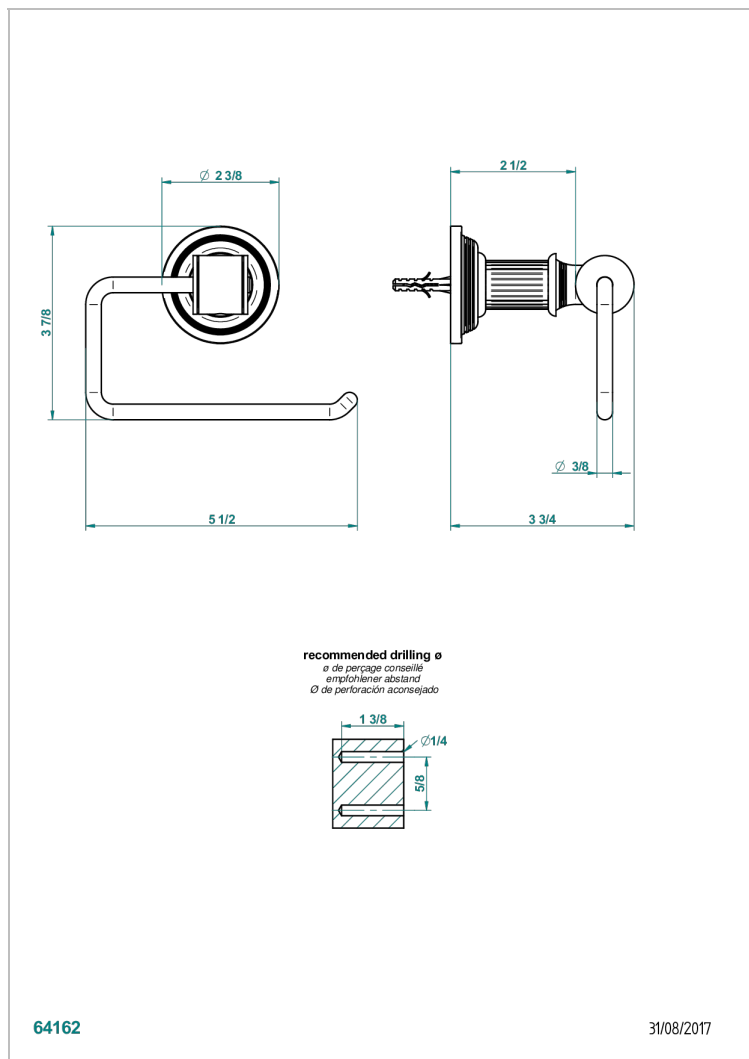

GRAND CENTRAL WHITE ONYX WITH LEVER HANDLES

U9S-538A

Toilet paper holder, single mount without cover

CHARACTERISTIC

- Grand central White Onyx with lever handles
- Toilet paper holder, single mount without cover