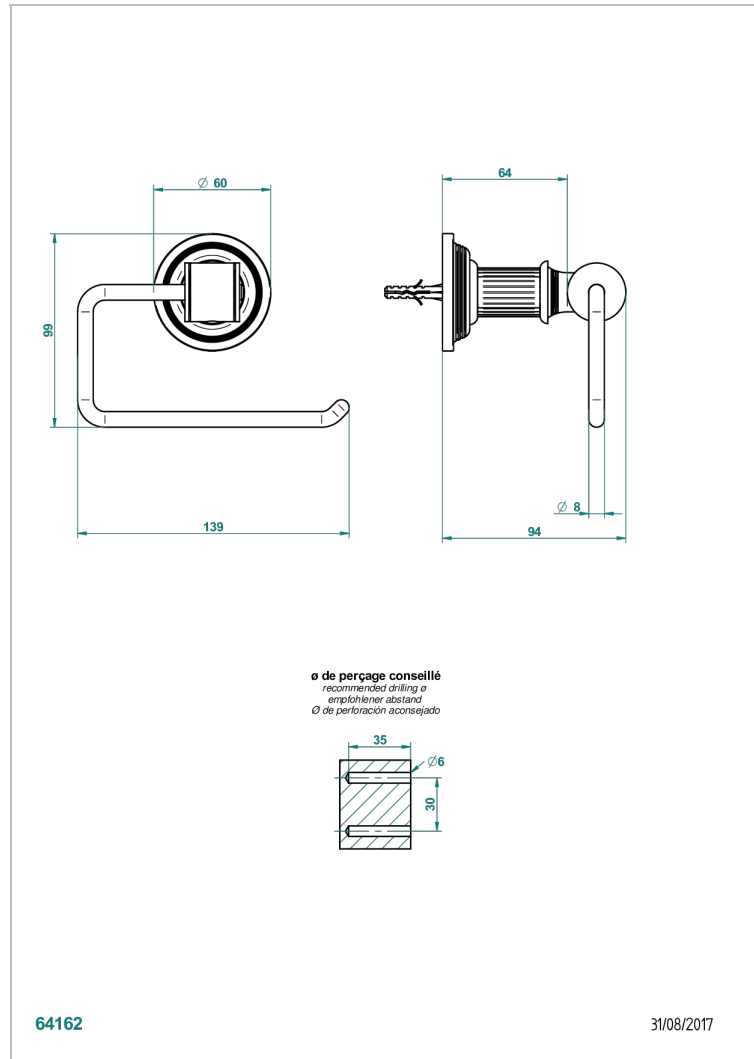

GRAND CENTRAL WHITE ONYX

U9R-538A

Toilet paper holder, single mount without cover

THG[®]
PARIS

CHARACTERISTIC

- Grand central White Onyx
- Toilet paper holder, single mount without cover

AVAILABLE FINITIONS