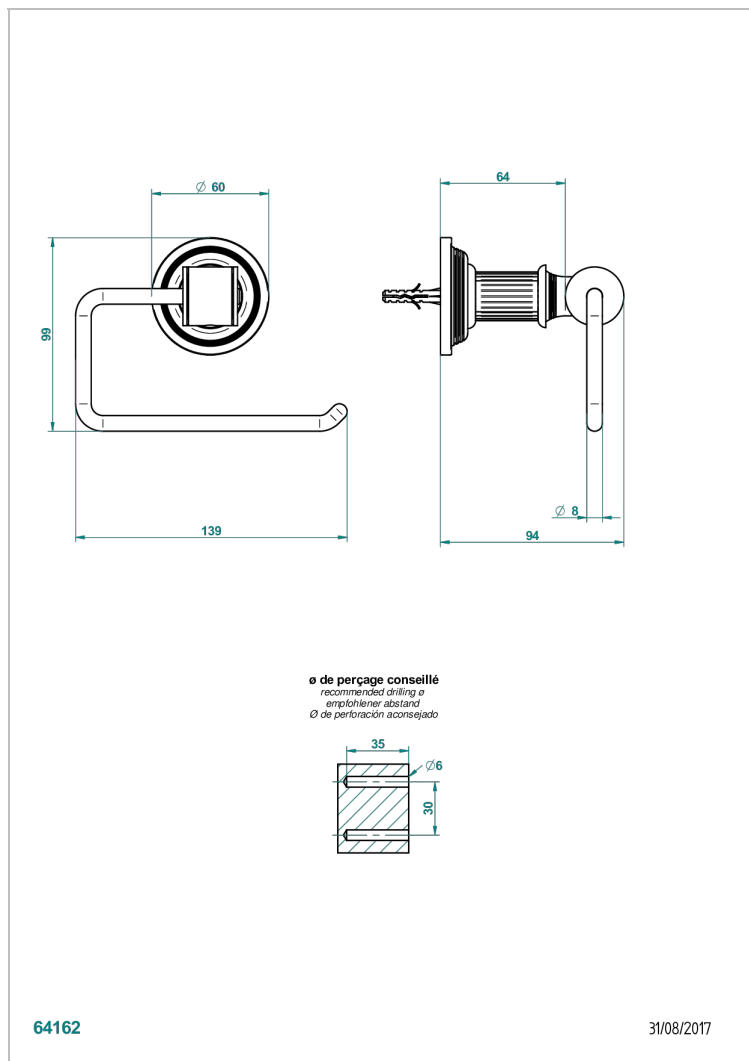

# GRAND CENTRAL BLACK ONYX WITH LEVER HANDLES

U9N-538A

Toilet paper holder, single mount without cover

64162

31/08/2017

## CHARACTERISTIC

- Grand central Black Onyx with lever handles
- Toilet paper holder, single mount without cover