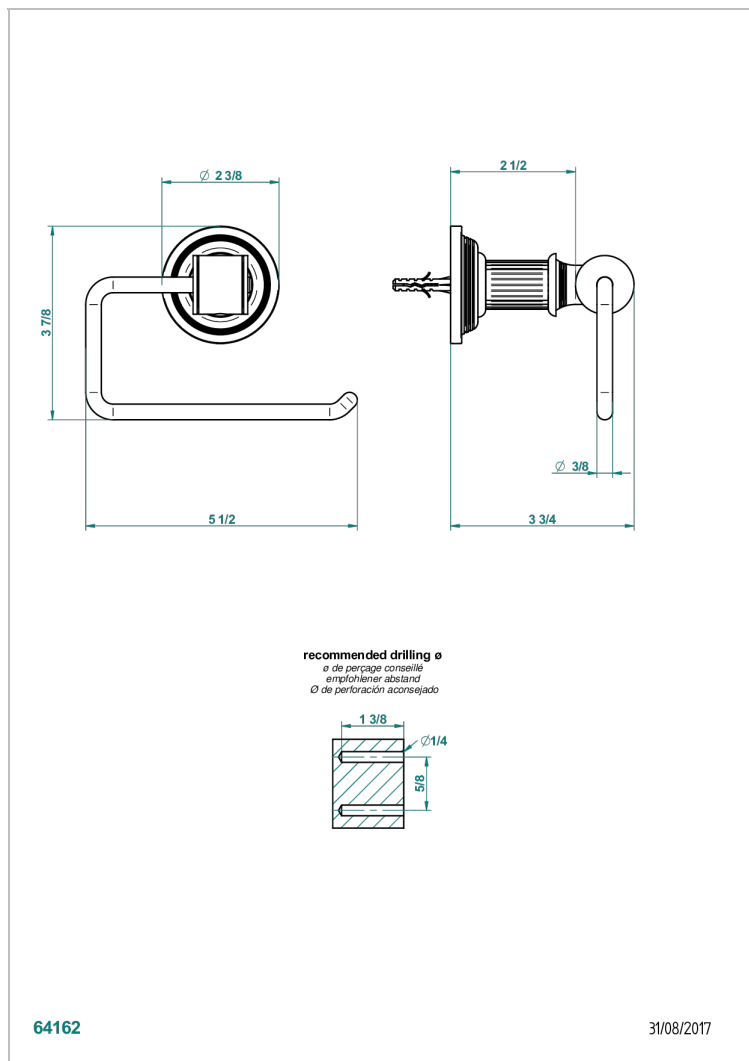

GRAND CENTRAL BLACK ONYX WITH LEVER HANDLES

U9N-538A

Toilet paper holder, single mount without cover

CHARACTERISTIC

- Grand central Black Onyx with lever handles
- Toilet paper holder, single mount without cover