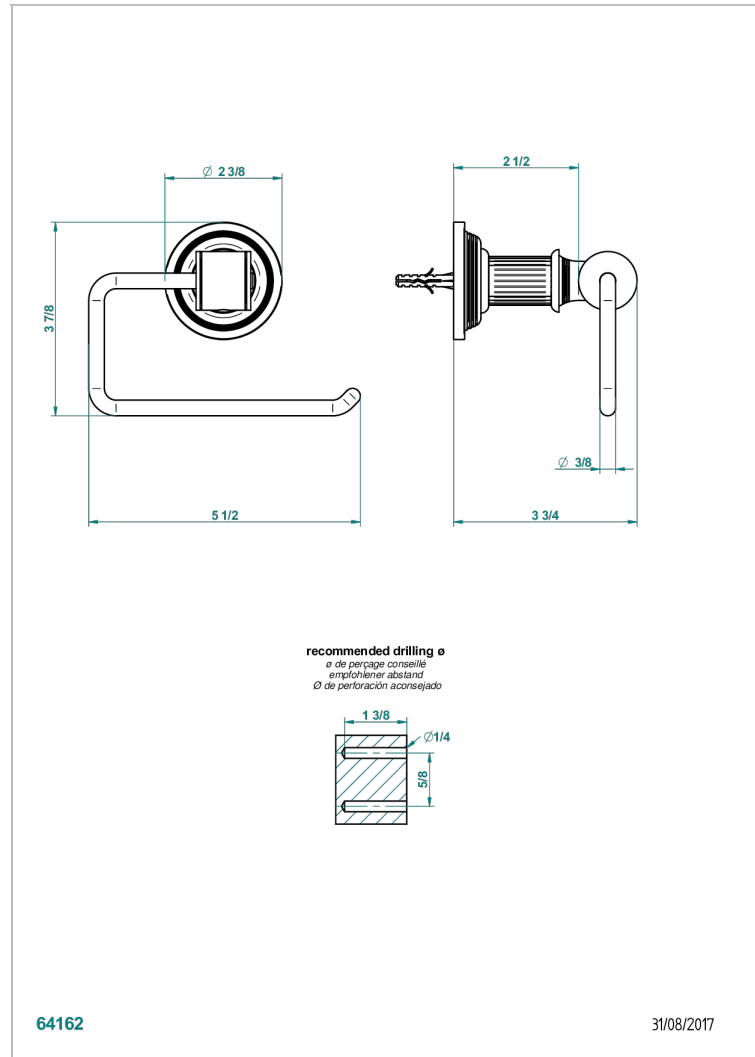

# GRAND CENTRAL BLACK ONYX

U9M-538A

THG<sup>®</sup>  
PARIS

Toilet paper holder, single mount without cover

## CHARACTERISTIC

- Grand central Black Onyx
- Toilet paper holder, single mount without cover