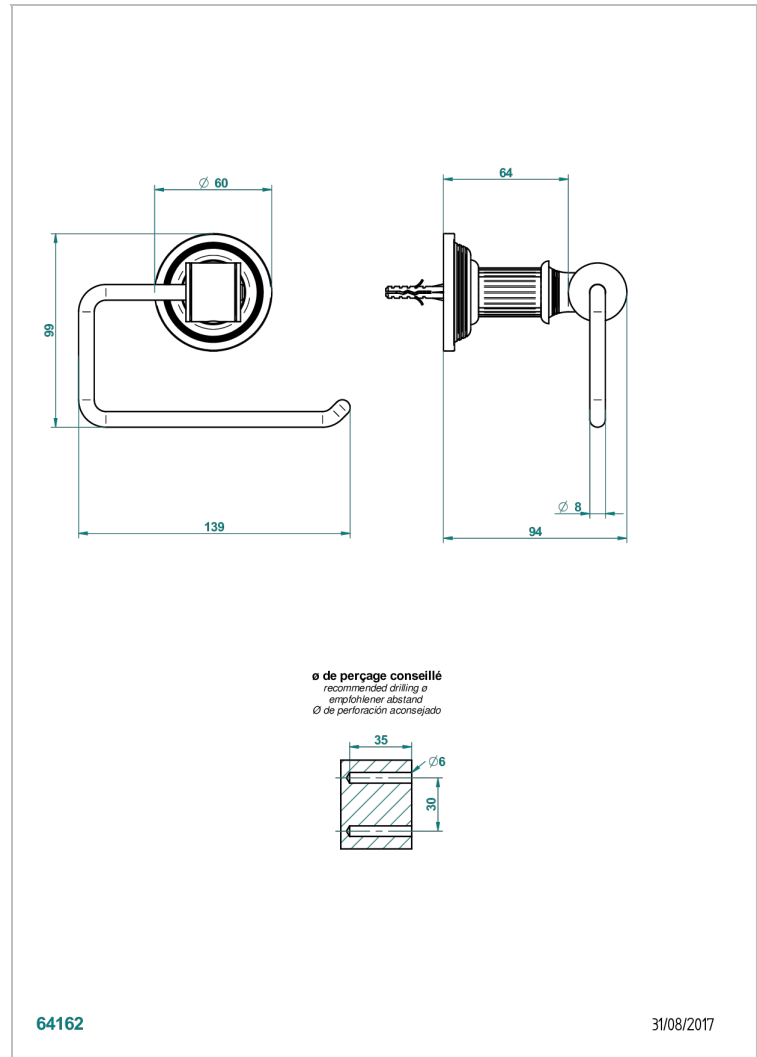

GRAND CENTRAL METAL WITH LEVER HANDLES

U9L-538A

Toilet paper holder, single mount without cover

THG[®]
PARIS

64162

31/08/2017

CHARACTERISTIC

- Grand central Metal with lever handles
- Toilet paper holder, single mount without cover