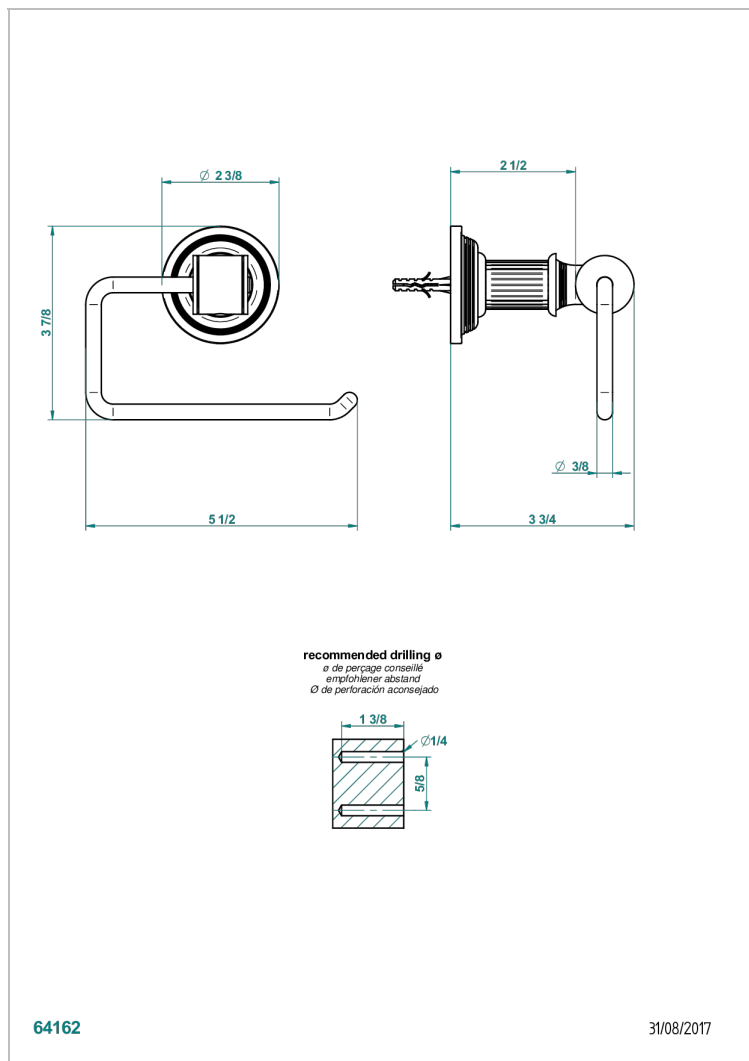

GRAND CENTRAL METAL WITH LEVER HANDLES

U9L-538A

Toilet paper holder, single mount without cover

CHARACTERISTIC

- Grand central Metal with lever handles
- Toilet paper holder, single mount without cover

AVAILABLE FINITIONS