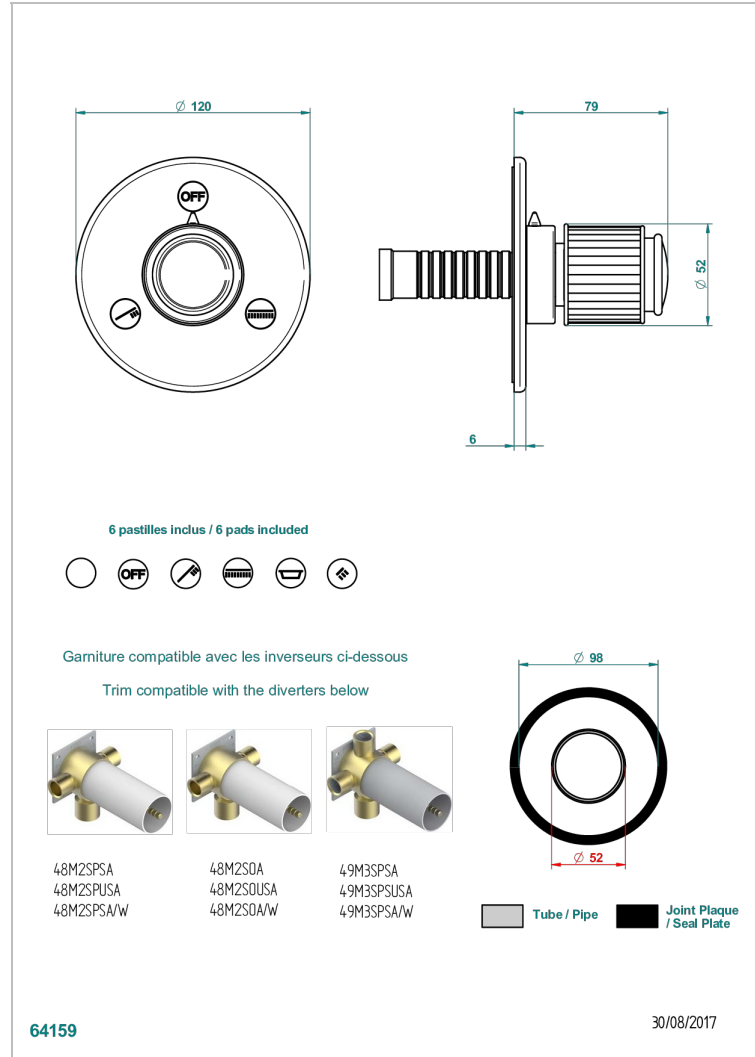

# JAIPUR BLACK ONYX

A9C-48M2SB

Trim for wall mounted diverter - 2 ways ref.48M2 & 3 ways ref.49M3

## CHARACTERISTIC

- Jaipur Black Onyx
- Trim for wall mounted diverter - 2 ways ref.48M2 & 3 ways ref.49M3

## RELATED SKU'S

- Ref. G00-48M2SOUSA Wall mounted 3-way diverter with ceramic cartridge for concealed installation- 1 inlet 3/4" and 2 outlets 1/2" without shared ports no stop position - no trim
- Ref. G00-48M2SPSUSA Wall mounted 3-way diverter with ceramic cartridge for concealed installation- 1 inlet 3/4" and 2 outlets 1/2" with positive top, no shared ports - no trim
- Ref. G00-49M3SPSUSA Wall mounted 4-way diverter with ceramic cartridge for concealed installation- 1 inlet 3/4" and 3 outlets 1/2" with positive top, no shared ports - no trim