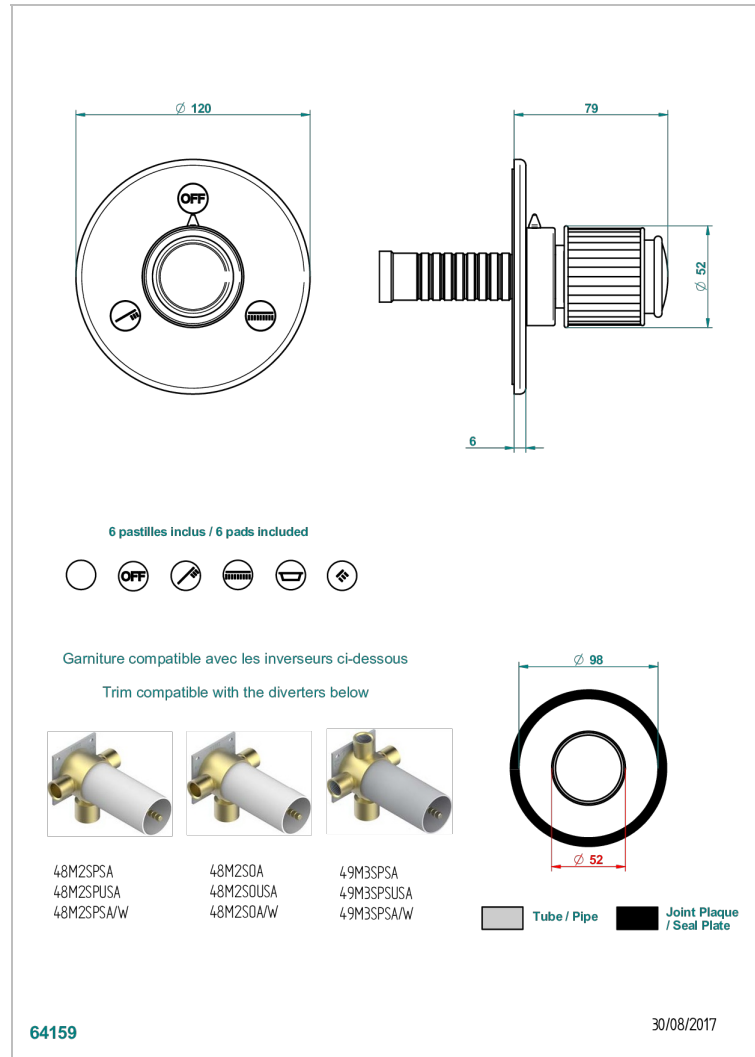

# JAIPUR ONICE NEGRO

A9C-48M2SB

Trim for wall mounted diverter, 2 ways - ref. 48M2 and 3 ways - ref. 49M3

## CARACTERÍSTICAS

- Jaipur Onice Negro
- Trim for wall mounted diverter, 2 ways - ref. 48M2 and 3 ways - ref. 49M3

## PRODUCTOS RELACIONADOS

- Ref. G00-48M2SOA Wall mounted 3-way diverter with ceramic cartridge for concealed installation- 1 inlet 3/4" and 2 outlets 1/2" without stop position, without trim
- Ref. G00-48M2SPSA Wall mounted 3-way diverter with ceramic cartridge for concealed installation, 1 inlet 3/4" and 2 outlets 1/2" with stop position, without trim
- Ref. G00-49M3SPSA Wall mounted 4-way diverter with ceramic cartridge for concealed installation- 1 inlet 3/4" and 3 outlets 1/2" with stop position, without trim