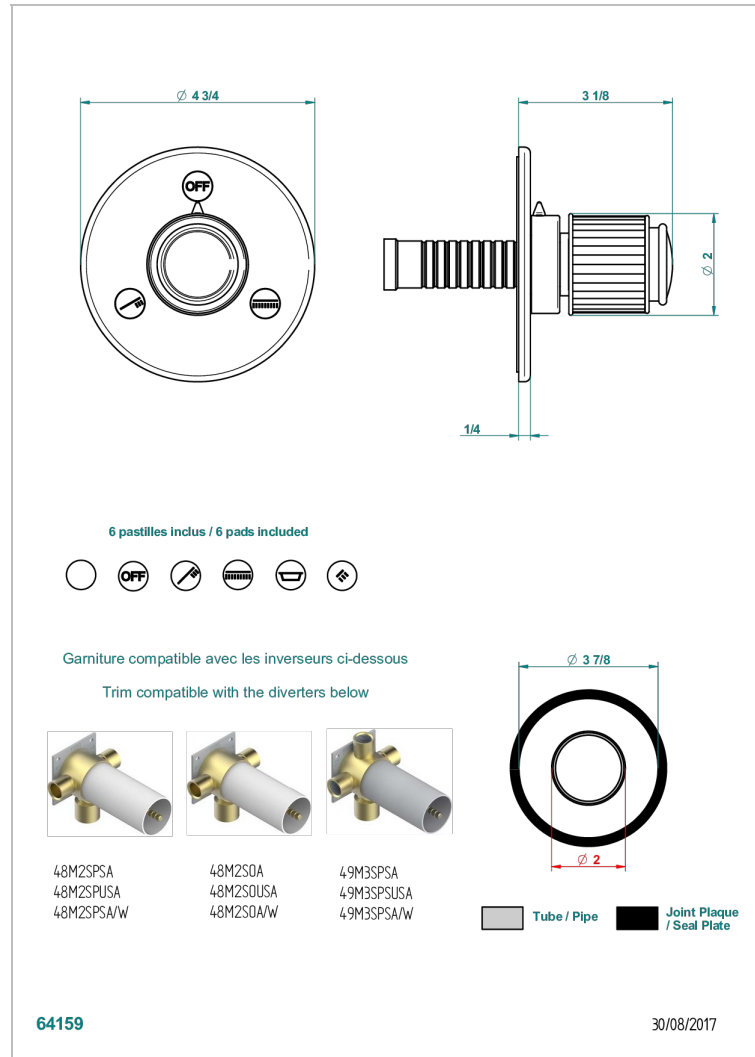

JAIPUR ONICE NEGRO

A9C-48M2SB

Trim for wall mounted diverter, 2 ways - ref. 48M2 and 3 ways - ref. 49M3

CARACTERÍSTICAS

- Jaipur Onice Negro
- Trim for wall mounted diverter, 2 ways - ref. 48M2 and 3 ways - ref. 49M3

PRODUCTOS RELACIONADOS

- Ref. G00-48M2SOA Wall mounted 3-way diverter with ceramic cartridge for concealed installation- 1 inlet 3/4" and 2 outlets 1/2" without stop position, without trim
- Ref. G00-48M2SPSA Wall mounted 3-way diverter with ceramic cartridge for concealed installation, 1 inlet 3/4" and 2 outlets 1/2" with stop position, without trim
- Ref. G00-49M3SPSA Wall mounted 4-way diverter with ceramic cartridge for concealed installation- 1 inlet 3/4" and 3 outlets 1/2" with stop position, without trim