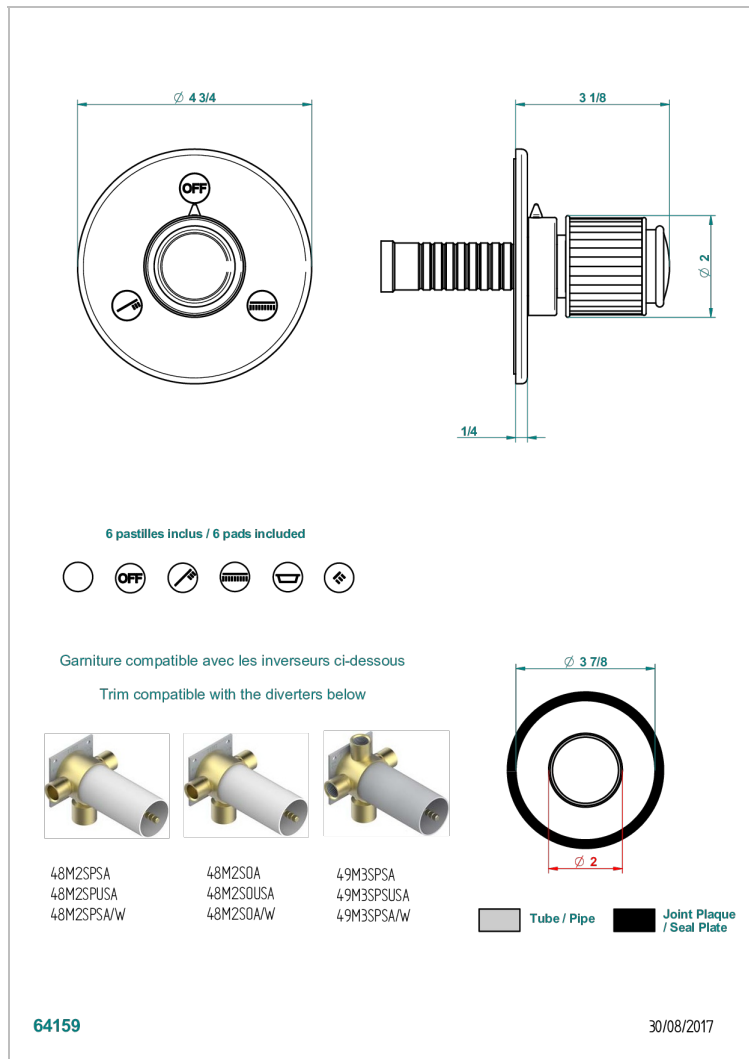

JAIPUR BLACK ONYX

A9C-48M2SB

Trim for wall mounted diverter, 2 ways - ref. 48M2 and 3 ways - ref. 49M3

CHARACTERISTIC

- Jaipur Black Onyx
- Trim for wall mounted diverter, 2 ways - ref. 48M2 and 3 ways - ref. 49M3

RELATED SKU'S

- Ref. G00-48M2SOA Wall mounted 3-way diverter with ceramic cartridge for concealed installation- 1 inlet 3/4" and 2 outlets 1/2" without stop position, without trim
- Ref. G00-48M2SPSA Wall mounted 3-way diverter with ceramic cartridge for concealed installation, 1 inlet 3/4" and 2 outlets 1/2" with stop position, without trim
- Ref. G00-49M3SPSA Wall mounted 4-way diverter with ceramic cartridge for concealed installation- 1 inlet 3/4" and 3 outlets 1/2" with stop position, without trim