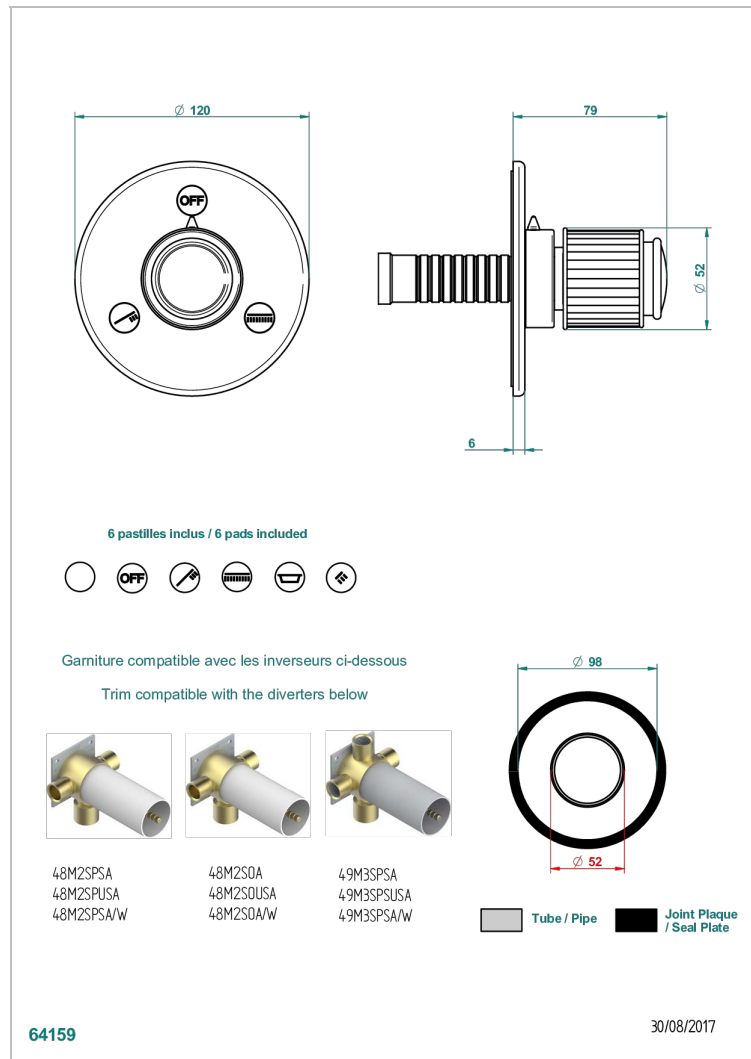

JAIPUR С ЧЕРНЫМ ОНИКСОМ

A9C-48M2SB

Trim for wall mounted diverter, 2 ways - ref. 48M2 and 3 ways - ref. 49M3

THG[®]
PARIS

ХАРАКТЕРИСТИКИ

- Jaipur с чёрным ониксом
- Trim for wall mounted diverter, 2 ways - ref. 48M2 and 3 ways - ref. 49M3

СВЯЗАННЫЕ ТОВАРНЫЕ ПОЗИЦИИ

- Ref. G00-48M2SOA Wall mounted 3-way diverter with ceramic cartridge for concealed installation- 1 inlet 3/4" and 2 outlets 1/2" without stop position, without trim
- Ref. G00-48M2SPSA Wall mounted 3-way diverter with ceramic cartridge for concealed installation, 1 inlet 3/4" and 2 outlets 1/2" with stop position, without trim
- Ref. G00-49M3SPSA Wall mounted 4-way diverter with ceramic cartridge for concealed installation- 1 inlet 3/4" and 3 outlets 1/2" with stop position, without trim