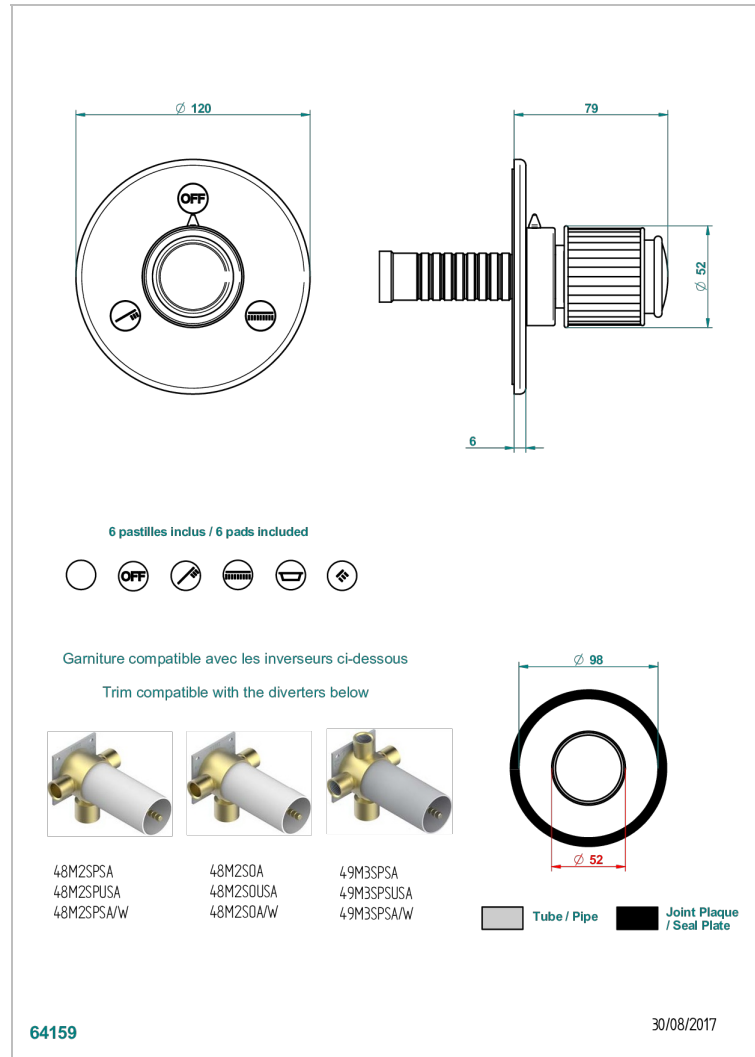

JAIPUR BLACK ONYX

A9C-48M2SB

Trim for wall mounted diverter, 2 ways - ref. 48M2 and 3 ways - ref. 49M3

CHARACTERISTIC

- Jaipur Black Onyx
- Trim for wall mounted diverter, 2 ways - ref. 48M2 and 3 ways - ref. 49M3

RELATED SKU'S

- Ref. G00-48M2SOA Wall mounted 3-way diverter with ceramic cartridge for concealed installation- 1 inlet 3/4" and 2 outlets 1/2" without stop position, without trim
- Ref. G00-48M2SPSA Wall mounted 3-way diverter with ceramic cartridge for concealed installation, 1 inlet 3/4" and 2 outlets 1/2" with stop position, without trim
- Ref. G00-49M3SPSA Wall mounted 4-way diverter with ceramic cartridge for concealed installation- 1 inlet 3/4" and 3 outlets 1/2" with stop position, without trim