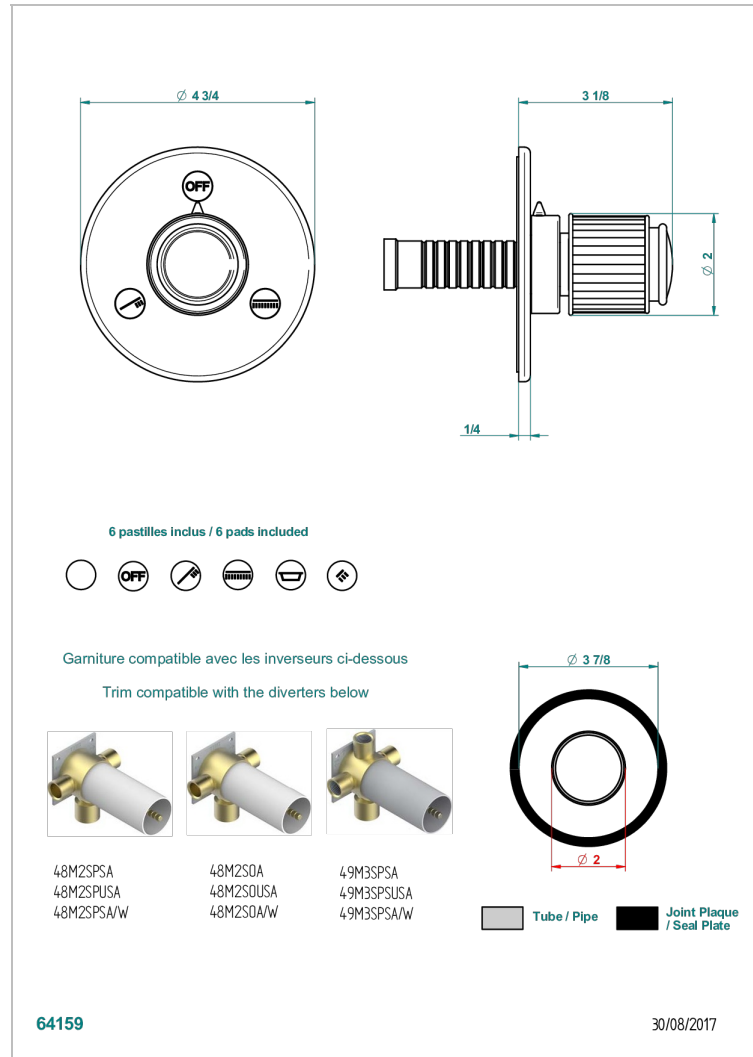

JAIPUR С ЧЕРНЫМ ОНИКСОМ

A9C-48M2SB

Trim for wall mounted diverter, 2 ways - ref. 48M2 and 3 ways - ref. 49M3

THG[®]
PARIS

ХАРАКТЕРИСТИКИ

- Jaipur с чёрным ониксом
- Trim for wall mounted diverter, 2 ways - ref. 48M2 and 3 ways - ref. 49M3

СВЯЗАННЫЕ ТОВАРНЫЕ ПОЗИЦИИ

- Ref. G00-48M2SOA Wall mounted 3-way diverter with ceramic cartridge for concealed installation- 1 inlet 3/4" and 2 outlets 1/2" without stop position, without trim
- Ref. G00-48M2SPSA Wall mounted 3-way diverter with ceramic cartridge for concealed installation, 1 inlet 3/4" and 2 outlets 1/2" with stop position, without trim
- Ref. G00-49M3SPSA Wall mounted 4-way diverter with ceramic cartridge for concealed installation- 1 inlet 3/4" and 3 outlets 1/2" with stop position, without trim