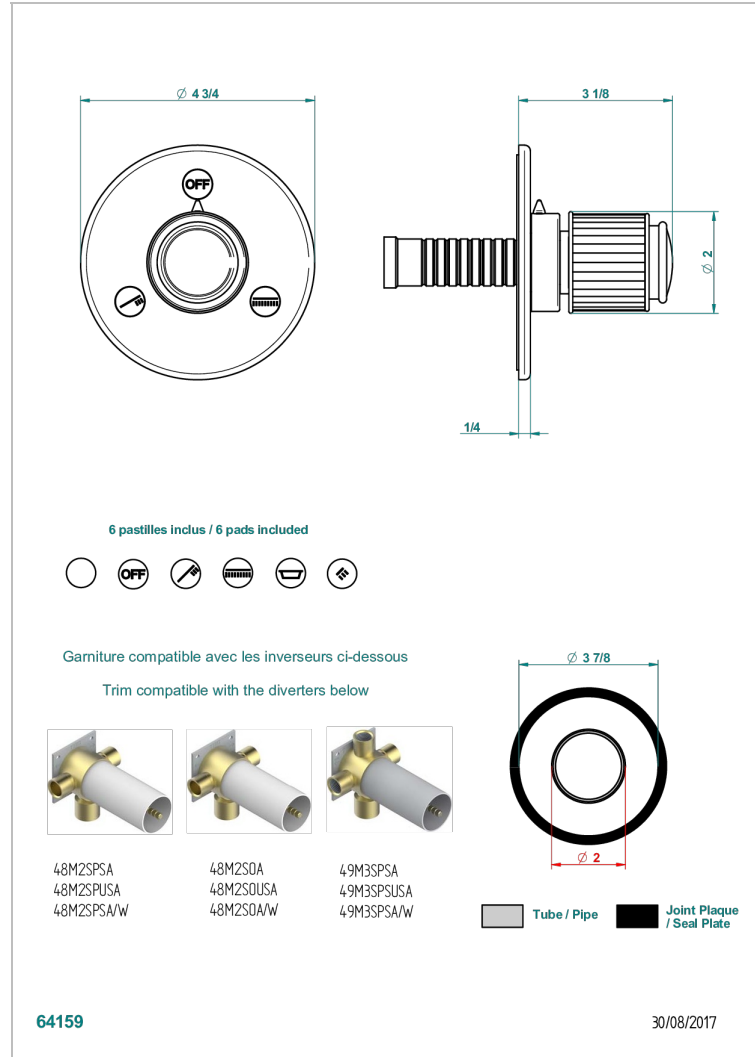

JAIPUR BLACK ONYX

A9C-48M2SB

Trim for wall mounted diverter, 2 ways - ref. 48M2 and 3 ways - ref. 49M3

CHARACTERISTIC

- Jaipur Black Onyx
- Trim for wall mounted diverter, 2 ways - ref. 48M2 and 3 ways - ref. 49M3

RELATED SKU'S

- Ref. G00-48M2SOA Wall mounted 3-way diverter with ceramic cartridge for concealed installation- 1 inlet 3/4" and 2 outlets 1/2" without stop position, without trim
- Ref. G00-48M2SPSA Wall mounted 3-way diverter with ceramic cartridge for concealed installation, 1 inlet 3/4" and 2 outlets 1/2" with stop position, without trim
- Ref. G00-49M3SPSA Wall mounted 4-way diverter with ceramic cartridge for concealed installation- 1 inlet 3/4" and 3 outlets 1/2" with stop position, without trim