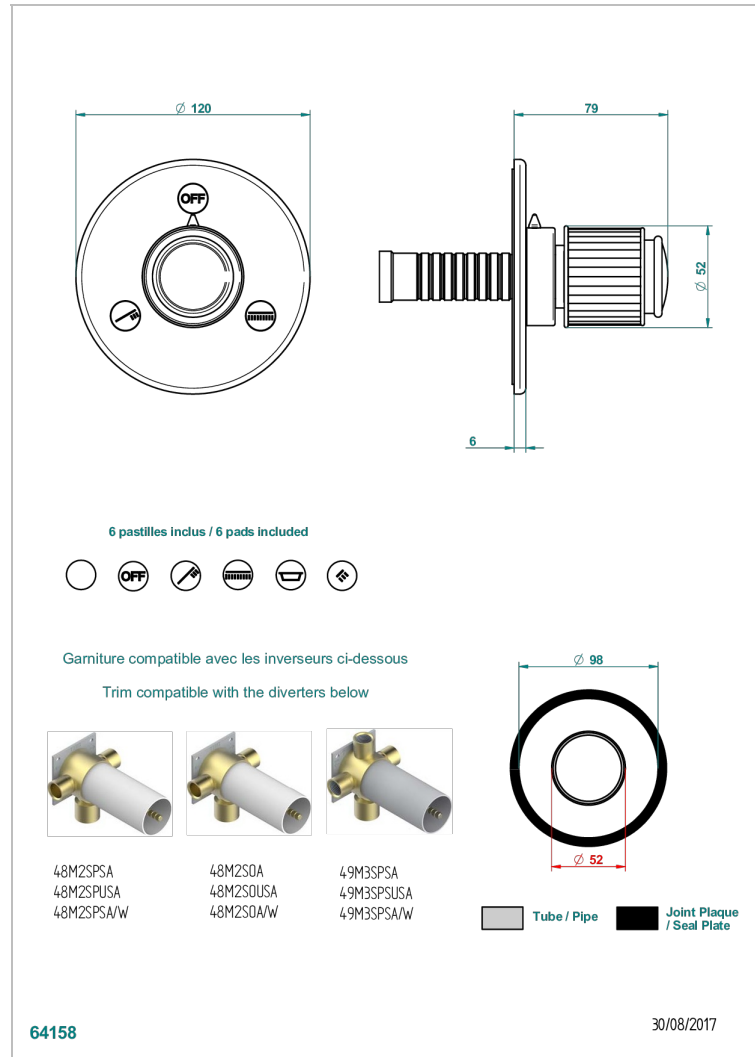

JAIPUR SATINY CRYSTAL

A9B-48M2SB

Trim for wall mounted diverter - 2 ways ref.48M2 & 3 ways ref.49M3

CHARACTERISTIC

- Jaipur Satiny crystal
- Trim for wall mounted diverter - 2 ways ref.48M2 & 3 ways ref.49M3

RELATED SKU'S

- Ref. G00-48M2SOUSA Wall mounted 3-way diverter with ceramic cartridge for concealed installation- 1 inlet 3/4" and 2 outlets 1/2" without shared ports no stop position - no trim
- Ref. G00-48M2SPSUSA Wall mounted 3-way diverter with ceramic cartridge for concealed installation- 1 inlet 3/4" and 2 outlets 1/2" with positive top, no shared ports - no trim
- Ref. G00-49M3SPSUSA Wall mounted 4-way diverter with ceramic cartridge for concealed installation- 1 inlet 3/4" and 3 outlets 1/2" with positive top, no shared ports - no trim