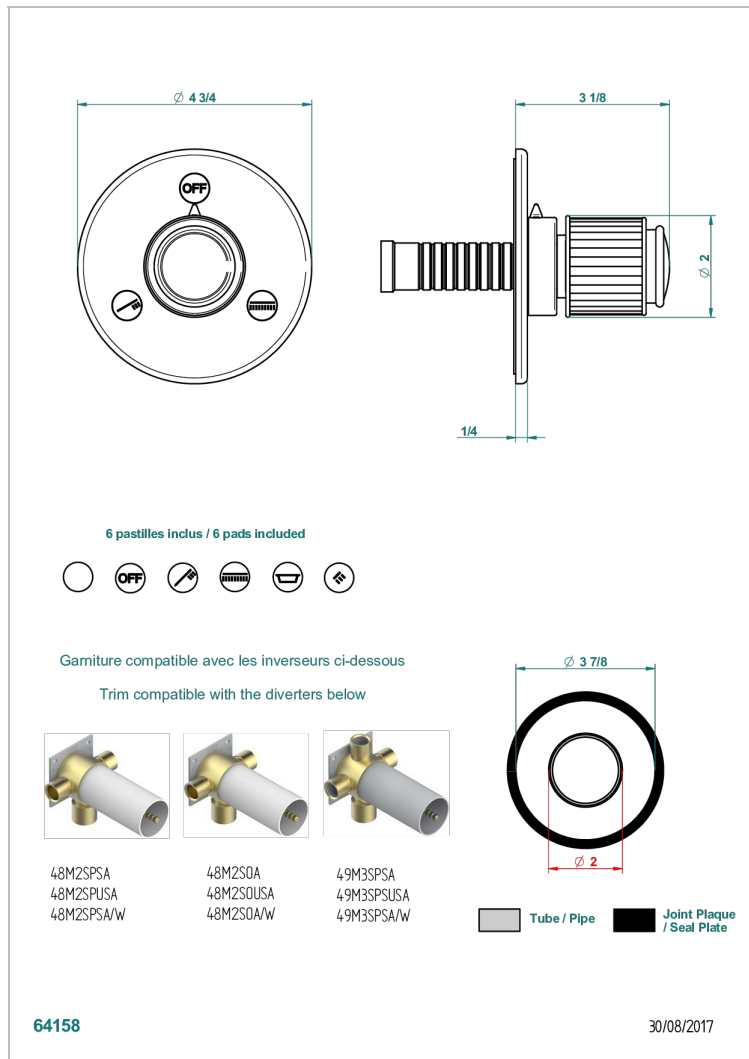

JAIPUR SATINY CRYSTAL

A9B-48M2SB

Trim for wall mounted diverter - 2 ways ref.48M2 & 3 ways ref.49M3

CHARACTERISTIC

- Jaipur Satiny crystal
- Trim for wall mounted diverter - 2 ways ref.48M2 & 3 ways ref.49M3

RELATED SKU'S

- Ref. G00-48M2SOUSA Wall mounted 3-way diverter with ceramic cartridge for concealed installation- 1 inlet 3/4" and 2 outlets 1/2" without shared ports no stop position - no trim
- Ref. G00-48M2SPSUSA Wall mounted 3-way diverter with ceramic cartridge for concealed installation- 1 inlet 3/4" and 2 outlets 1/2" with positive top, no shared ports - no trim
- Ref. G00-49M3SPSUSA Wall mounted 4-way diverter with ceramic cartridge for concealed installation- 1 inlet 3/4" and 3 outlets 1/2" with positive top, no shared ports - no trim