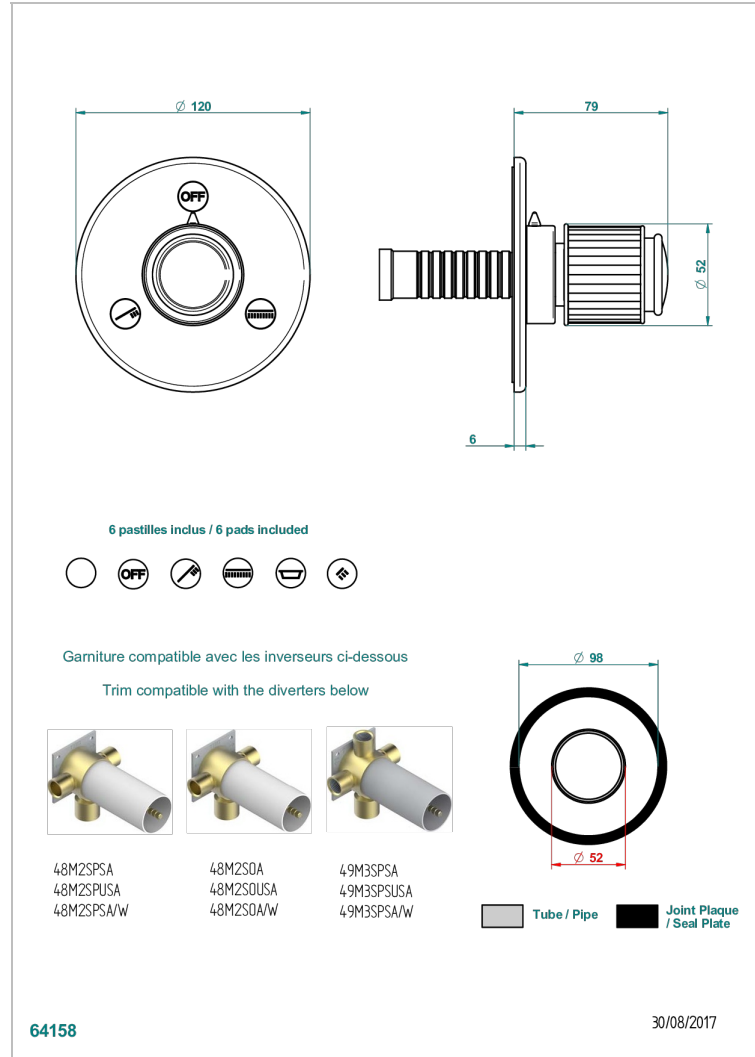

JAIPUR CRISTAL SATINADO

A9B-48M2SB

Trim for wall mounted diverter, 2 ways - ref. 48M2 and 3 ways - ref. 49M3

CARACTERÍSTICAS

- Jaipur Cristal Satinado
- Trim for wall mounted diverter, 2 ways - ref. 48M2 and 3 ways - ref. 49M3

PRODUCTOS RELACIONADOS

- Ref. G00-48M2SOA Wall mounted 3-way diverter with ceramic cartridge for concealed installation- 1 inlet 3/4" and 2 outlets 1/2" without stop position, without trim
- Ref. G00-48M2SPSA Wall mounted 3-way diverter with ceramic cartridge for concealed installation, 1 inlet 3/4" and 2 outlets 1/2" with stop position, without trim
- Ref. G00-49M3SPSA Wall mounted 4-way diverter with ceramic cartridge for concealed installation- 1 inlet 3/4" and 3 outlets 1/2" with stop position, without trim