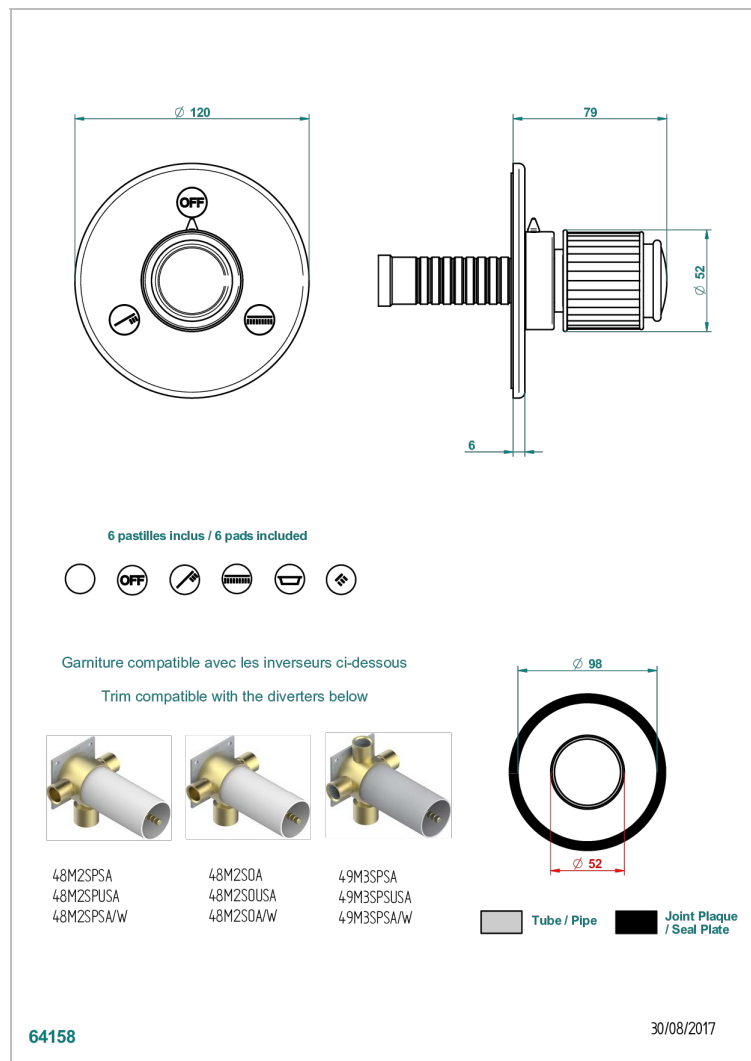

JAIPUR SATIN CRYSTAL

A9B-48M2SB

Trim for wall mounted diverter, 2 ways - ref. 48M2 and 3 ways - ref. 49M3

CHARACTERISTIC

- Jaipur Satin crystal
- Trim for wall mounted diverter, 2 ways - ref. 48M2 and 3 ways - ref. 49M3

RELATED SKU'S

- Ref. G00-48M2SOA Wall mounted 3-way diverter with ceramic cartridge for concealed installation- 1 inlet 3/4" and 2 outlets 1/2" without stop position, without trim
- Ref. G00-48M2SPSA Wall mounted 3-way diverter with ceramic cartridge for concealed installation, 1 inlet 3/4" and 2 outlets 1/2" with stop position, without trim
- Ref. G00-49M3SPSA Wall mounted 4-way diverter with ceramic cartridge for concealed installation- 1 inlet 3/4" and 3 outlets 1/2" with stop position, without trim