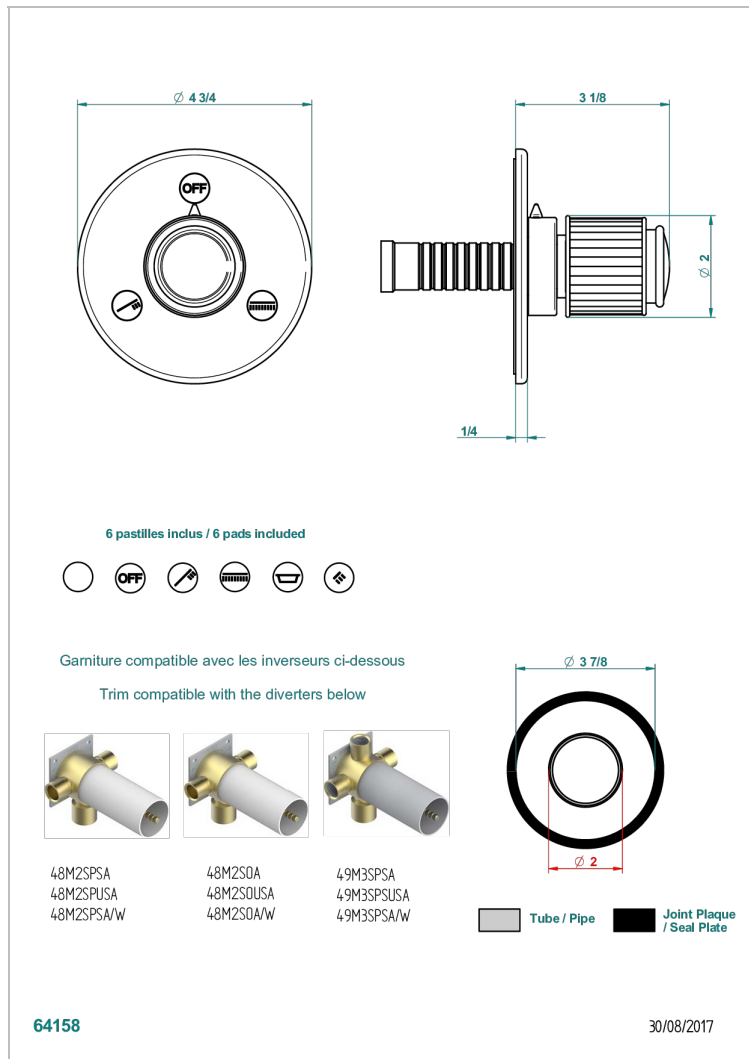

JAIPUR CRISTAL SATINADO

A9B-48M2SB

Trim for wall mounted diverter, 2 ways - ref. 48M2 and 3 ways - ref. 49M3

THG[®]
PARIS

CARACTERÍSTICAS

- Jaipur Cristal Satinado
- Trim for wall mounted diverter, 2 ways - ref. 48M2 and 3 ways - ref. 49M3

PRODUCTOS RELACIONADOS

- Ref. G00-48M2SOA Wall mounted 3-way diverter with ceramic cartridge for concealed installation- 1 inlet 3/4" and 2 outlets 1/2" without stop position, without trim
- Ref. G00-48M2SPSA Wall mounted 3-way diverter with ceramic cartridge for concealed installation, 1 inlet 3/4" and 2 outlets 1/2" with stop position, without trim
- Ref. G00-49M3SPSA Wall mounted 4-way diverter with ceramic cartridge for concealed installation- 1 inlet 3/4" and 3 outlets 1/2" with stop position, without trim