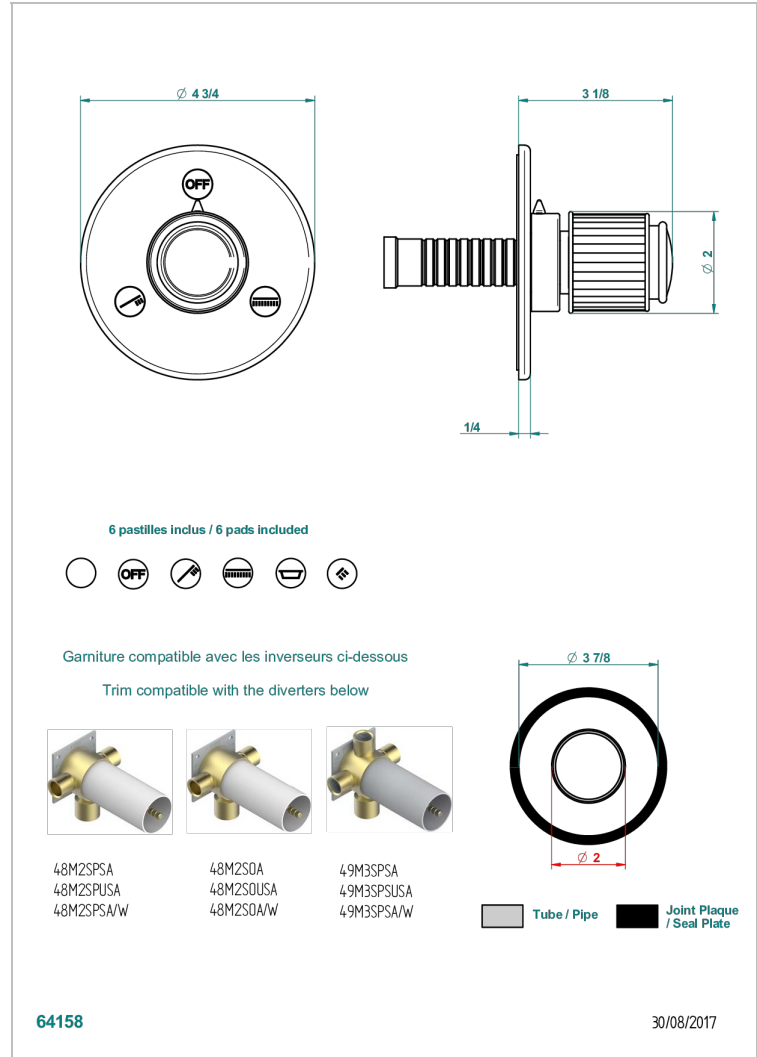

JAIPUR SATIN CRYSTAL

A9B-48M2SB

Trim for wall mounted diverter, 2 ways - ref. 48M2 and 3 ways - ref. 49M3

CHARACTERISTIC

- Jaipur Satin crystal
- Trim for wall mounted diverter, 2 ways - ref. 48M2 and 3 ways - ref. 49M3

RELATED SKU'S

- Ref. G00-48M2SOA Wall mounted 3-way diverter with ceramic cartridge for concealed installation- 1 inlet 3/4" and 2 outlets 1/2" without stop position, without trim
- Ref. G00-48M2SPSA Wall mounted 3-way diverter with ceramic cartridge for concealed installation, 1 inlet 3/4" and 2 outlets 1/2" with stop position, without trim
- Ref. G00-49M3SPSA Wall mounted 4-way diverter with ceramic cartridge for concealed installation- 1 inlet 3/4" and 3 outlets 1/2" with stop position, without trim