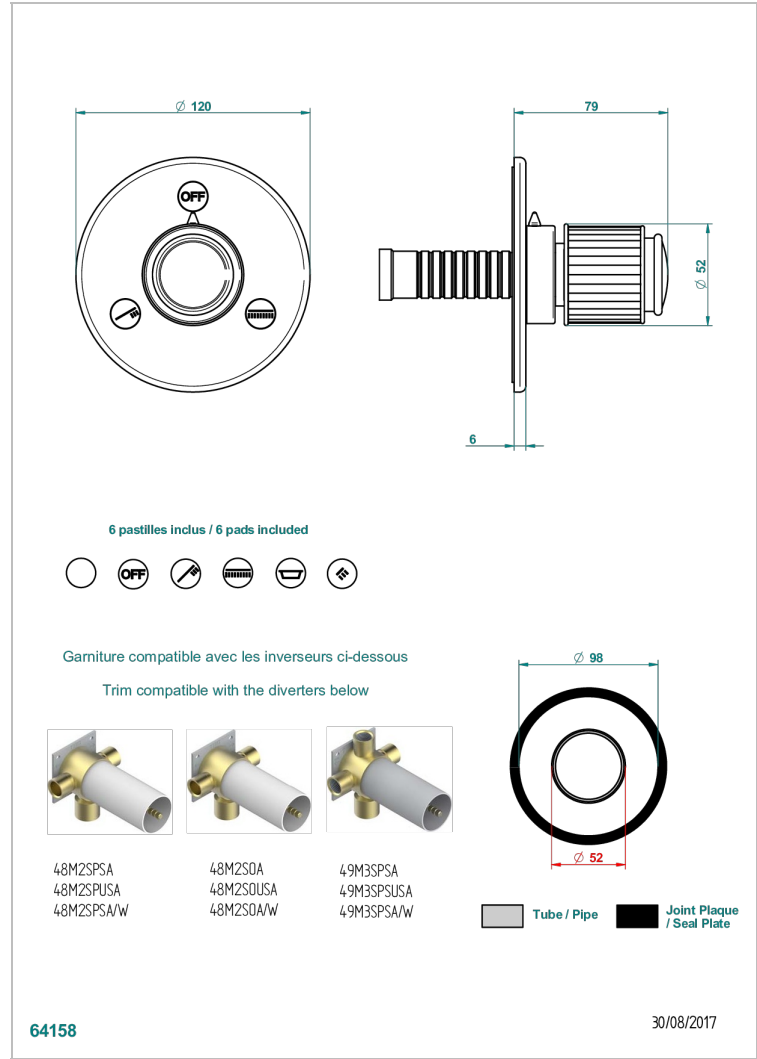

# JAIPUR C МАТОВЫМ ХРУСТАЛЕМ

A9B-48M2SB

Trim for wall mounted diverter, 2 ways - ref. 48M2 and 3 ways - ref. 49M3

THG<sup>®</sup>  
PARIS

## ХАРАКТЕРИСТИКИ

- Jaipur с матовым хрусталём
- Trim for wall mounted diverter, 2 ways - ref. 48M2 and 3 ways - ref. 49M3

## СВЯЗАННЫЕ ТОВАРНЫЕ ПОЗИЦИИ

- Ref. G00-48M2SOA Wall mounted 3-way diverter with ceramic cartridge for concealed installation- 1 inlet 3/4" and 2 outlets 1/2" without stop position, without trim
- Ref. G00-48M2SPSA Wall mounted 3-way diverter with ceramic cartridge for concealed installation, 1 inlet 3/4" and 2 outlets 1/2" with stop position, without trim
- Ref. G00-49M3SPSA Wall mounted 4-way diverter with ceramic cartridge for concealed installation- 1 inlet 3/4" and 3 outlets 1/2" with stop position, without trim