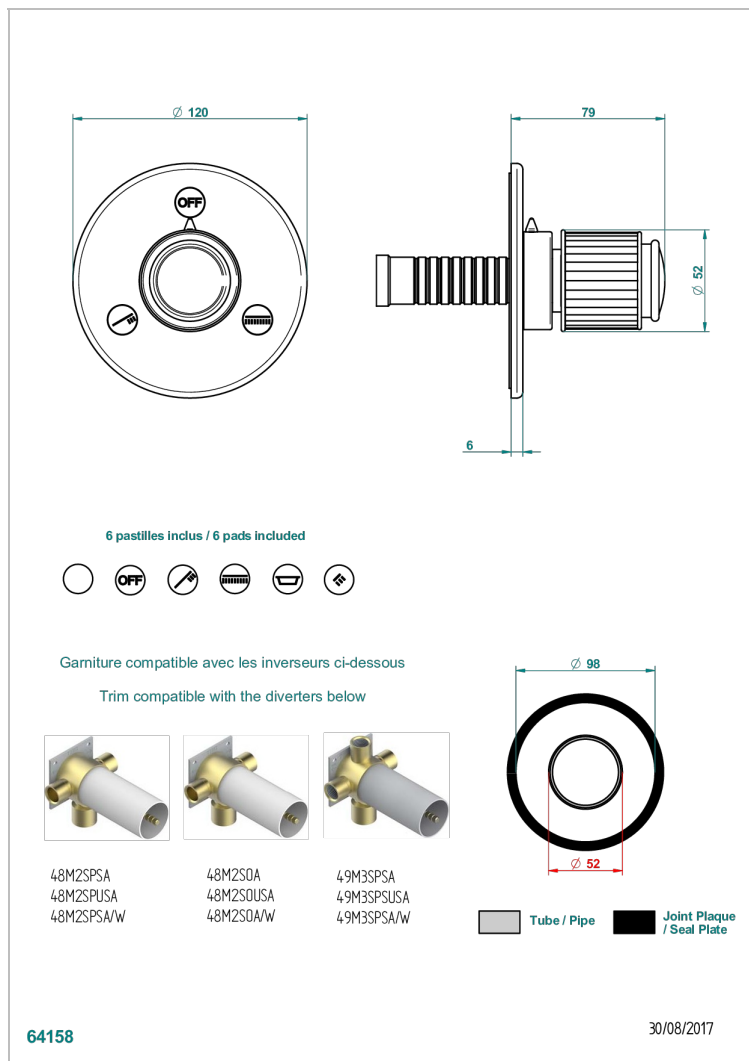

# JAIPUR SATIN CRYSTAL

A9B-48M2SB

Trim for wall mounted diverter, 2 ways - ref. 48M2 and 3 ways - ref. 49M3

## CHARACTERISTIC

- Jaipur Satin crystal
- Trim for wall mounted diverter, 2 ways - ref. 48M2 and 3 ways - ref. 49M3

## RELATED SKU'S

- Ref. G00-48M2SOA Wall mounted 3-way diverter with ceramic cartridge for concealed installation- 1 inlet 3/4" and 2 outlets 1/2" without stop position, without trim
- Ref. G00-48M2SPSA Wall mounted 3-way diverter with ceramic cartridge for concealed installation, 1 inlet 3/4" and 2 outlets 1/2" with stop position, without trim
- Ref. G00-49M3SPSA Wall mounted 4-way diverter with ceramic cartridge for concealed installation- 1 inlet 3/4" and 3 outlets 1/2" with stop position, without trim