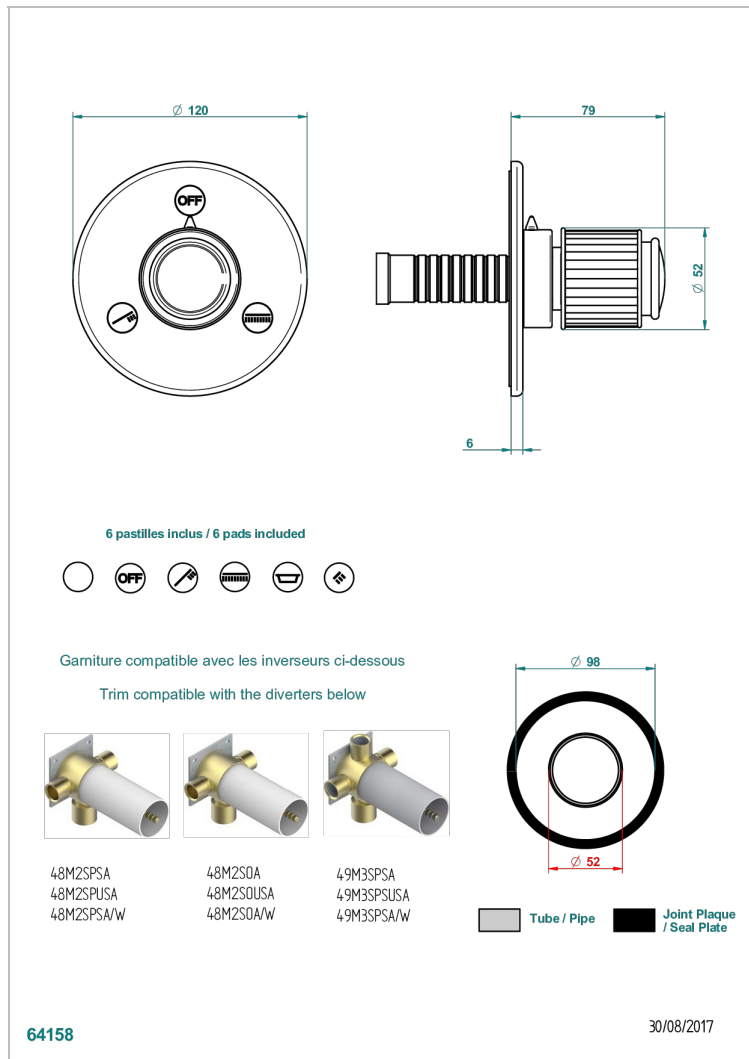

JAIPUR SATIN CRYSTAL

A9B-48M2SB

Trim for wall mounted diverter, 2 ways - ref. 48M2 and 3 ways - ref. 49M3

特色

- Jaipur Satin crystal
- Trim for wall mounted diverter, 2 ways - ref. 48M2 and 3 ways - ref. 49M3

相关的SKU

- Ref. G00-48M2SOA Wall mounted 3-way diverter with ceramic cartridge for concealed installation- 1 inlet 3/4" and 2 outlets 1/2" without stop position, without trim
- Ref. G00-48M2SPSA Wall mounted 3-way diverter with ceramic cartridge for concealed installation, 1 inlet 3/4" and 2 outlets 1/2" with stop position, without trim
- Ref. G00-49M3SPSA Wall mounted 4-way diverter with ceramic cartridge for concealed installation- 1 inlet 3/4" and 3 outlets 1/2" with stop position, without trim