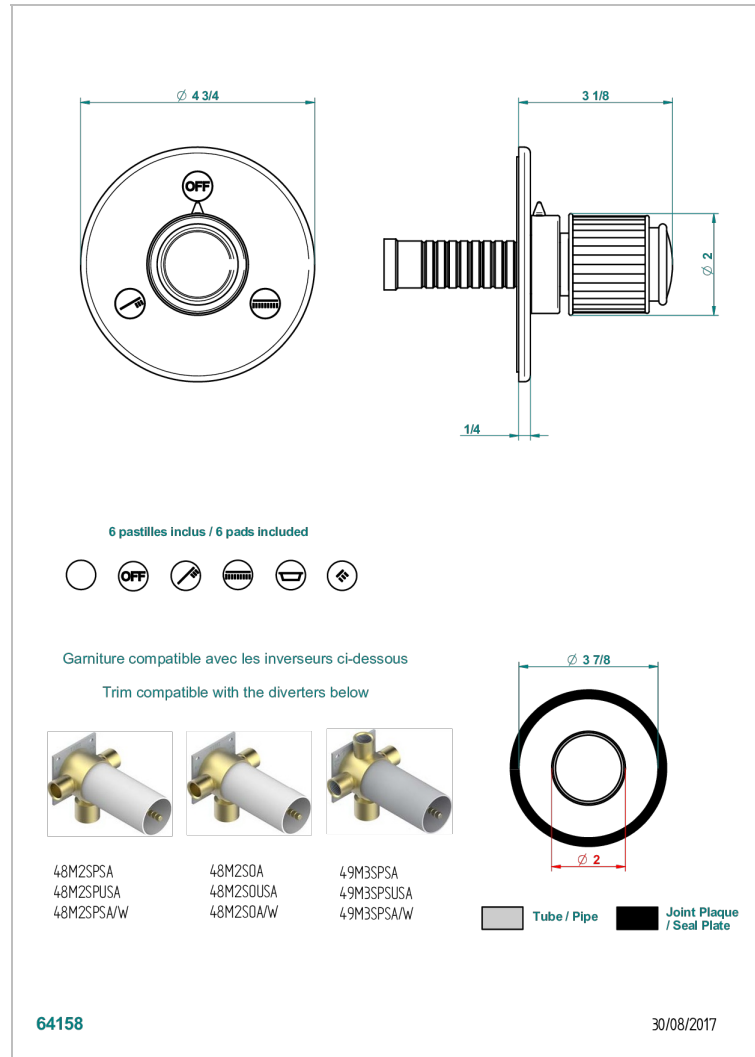

JAIPUR C МАТОВЫМ ХРУСТАЛЕМ

A9B-48M2SB

Trim for wall mounted diverter, 2 ways - ref. 48M2 and 3 ways - ref. 49M3

THG[®]
PARIS

ХАРАКТЕРИСТИКИ

- Jaipur с матовым хрусталём
- Trim for wall mounted diverter, 2 ways - ref. 48M2 and 3 ways - ref. 49M3

СВЯЗАННЫЕ ТОВАРНЫЕ ПОЗИЦИИ

- Ref. G00-48M2SOA Wall mounted 3-way diverter with ceramic cartridge for concealed installation- 1 inlet 3/4" and 2 outlets 1/2" without stop position, without trim
- Ref. G00-48M2SPSA Wall mounted 3-way diverter with ceramic cartridge for concealed installation, 1 inlet 3/4" and 2 outlets 1/2" with stop position, without trim
- Ref. G00-49M3SPSA Wall mounted 4-way diverter with ceramic cartridge for concealed installation- 1 inlet 3/4" and 3 outlets 1/2" with stop position, without trim