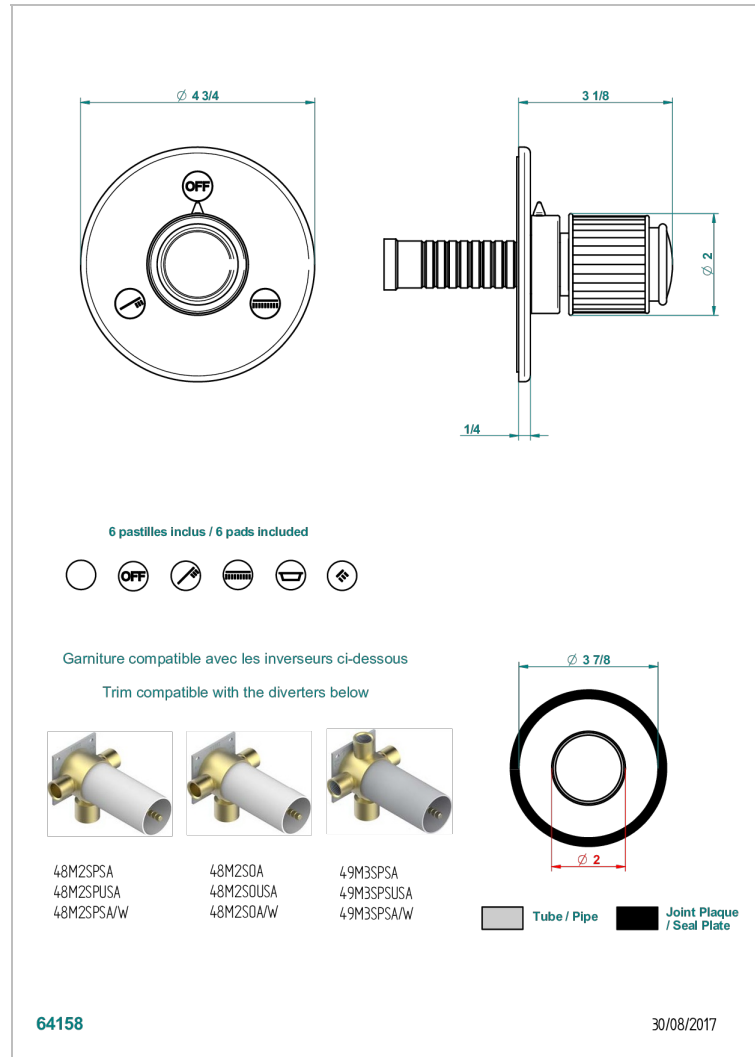

JAIPUR SATIN CRYSTAL

A9B-48M2SB

Trim for wall mounted diverter, 2 ways - ref. 48M2 and 3 ways - ref. 49M3

CHARACTERISTIC

- Jaipur Satin crystal
- Trim for wall mounted diverter, 2 ways - ref. 48M2 and 3 ways - ref. 49M3

RELATED SKU'S

- Ref. G00-48M2SOA Wall mounted 3-way diverter with ceramic cartridge for concealed installation- 1 inlet 3/4" and 2 outlets 1/2" without stop position, without trim
- Ref. G00-48M2SPSA Wall mounted 3-way diverter with ceramic cartridge for concealed installation, 1 inlet 3/4" and 2 outlets 1/2" with stop position, without trim
- Ref. G00-49M3SPSA Wall mounted 4-way diverter with ceramic cartridge for concealed installation- 1 inlet 3/4" and 3 outlets 1/2" with stop position, without trim