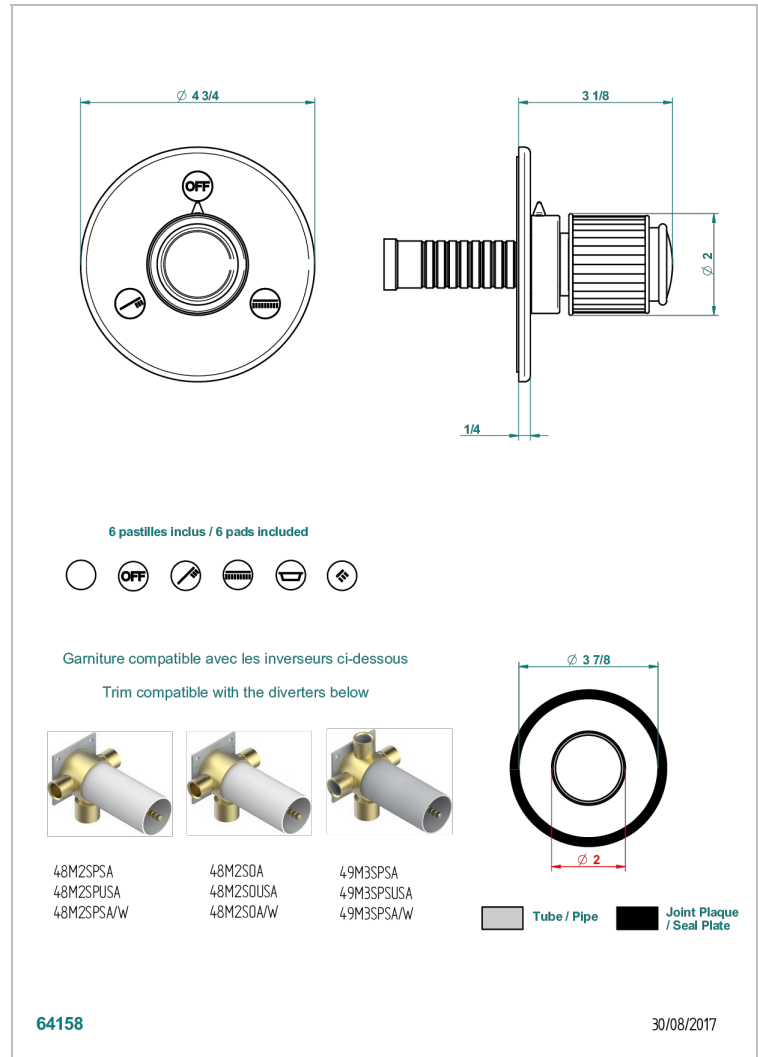

JAIPUR SATIN CRYSTAL

A9B-48M2SB

Trim for wall mounted diverter, 2 ways - ref. 48M2 and 3 ways - ref. 49M3

THG[®]
PARIS

特色

- Jaipur Satin crystal
- Trim for wall mounted diverter, 2 ways - ref. 48M2 and 3 ways - ref. 49M3

相关的SKU

- Ref. G00-48M2SOA Wall mounted 3-way diverter with ceramic cartridge for concealed installation- 1 inlet 3/4" and 2 outlets 1/2" without stop position, without trim
- Ref. G00-48M2SPSA Wall mounted 3-way diverter with ceramic cartridge for concealed installation, 1 inlet 3/4" and 2 outlets 1/2" with stop position, without trim
- Ref. G00-49M3SPSA Wall mounted 4-way diverter with ceramic cartridge for concealed installation- 1 inlet 3/4" and 3 outlets 1/2" with stop position, without trim