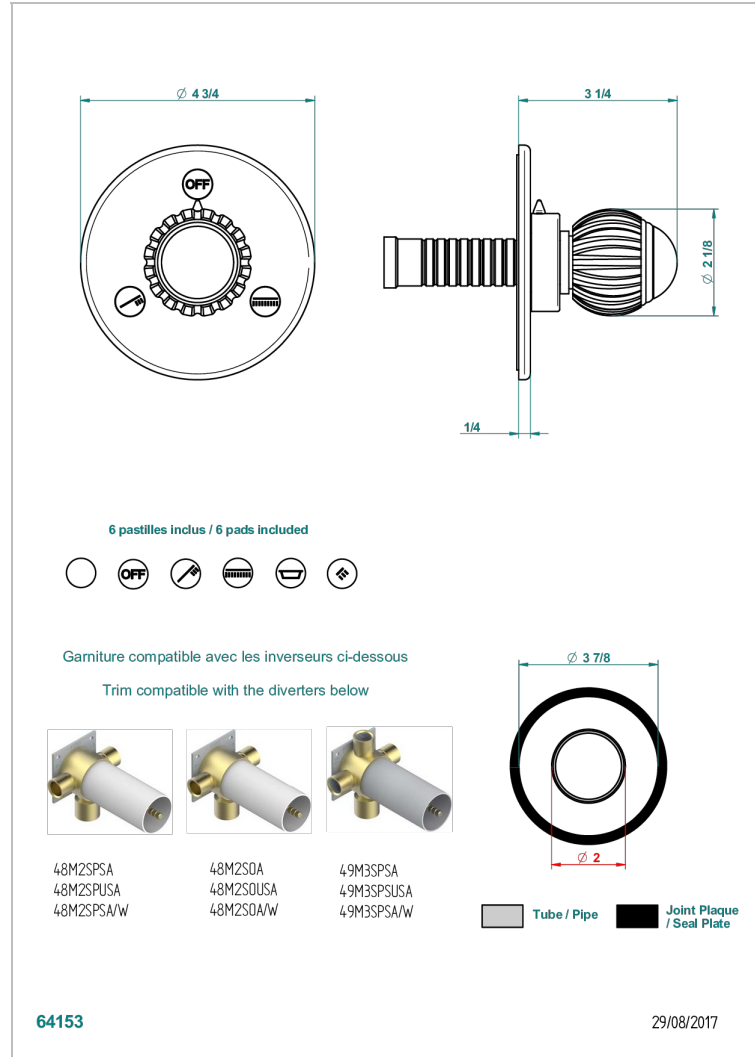

VOGUE LAPIS LAZULI

A8S-48M2SB

Trim for wall mounted diverter - 2 ways ref.48M2 & 3 ways ref.49M3

CHARACTERISTIC

- Vogue Lapis Lazuli
- Trim for wall mounted diverter - 2 ways ref.48M2 & 3 ways ref.49M3

RELATED SKU'S

- Ref. G00-48M2SOUSA Wall mounted 3-way diverter with ceramic cartridge for concealed installation- 1 inlet 3/4" and 2 outlets 1/2" without shared ports no stop position - no trim
- Ref. G00-48M2SPSUSA Wall mounted 3-way diverter with ceramic cartridge for concealed installation- 1 inlet 3/4" and 2 outlets 1/2" with positive top, no shared ports - no trim
- Ref. G00-49M3SPSUSA Wall mounted 4-way diverter with ceramic cartridge for concealed installation- 1 inlet 3/4" and 3 outlets 1/2" with positive top, no shared ports - no trim