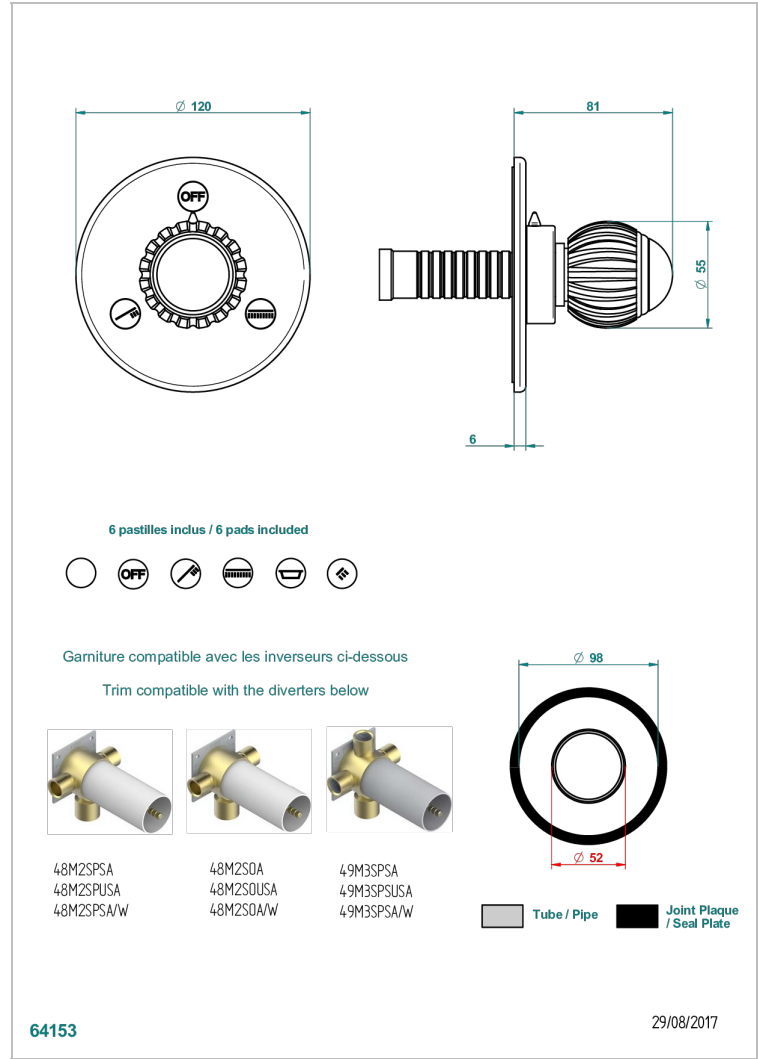

# VOGUE LAPIS LAZULI

A8S-48M2SB

Trim for wall mounted diverter, 2 ways - ref. 48M2 and 3 ways - ref. 49M3

THG<sup>®</sup>  
PARIS

## CARACTERÍSTICAS

- Vogue Lapis Lazuli
- Trim for wall mounted diverter, 2 ways - ref. 48M2 and 3 ways - ref. 49M3

## PRODUCTOS RELACIONADOS

- Ref. G00-48M2SOA Wall mounted 3-way diverter with ceramic cartridge for concealed installation- 1 inlet 3/4" and 2 outlets 1/2" without stop position, without trim
- Ref. G00-48M2SPSA Wall mounted 3-way diverter with ceramic cartridge for concealed installation, 1 inlet 3/4" and 2 outlets 1/2" with stop position, without trim
- Ref. G00-49M3SPSA Wall mounted 4-way diverter with ceramic cartridge for concealed installation- 1 inlet 3/4" and 3 outlets 1/2" with stop position, without trim