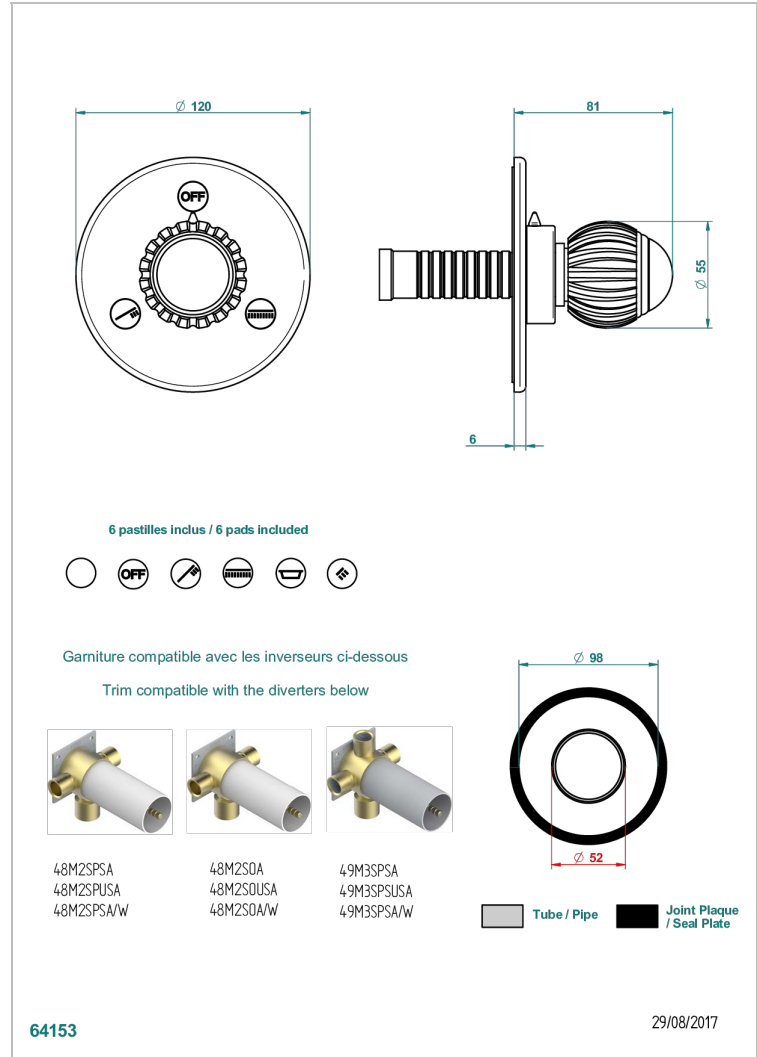

VOGUE LAPIS LAZULI

A8S-48M2SB

Trim for wall mounted diverter, 2 ways - ref. 48M2 and 3 ways - ref. 49M3

CHARACTERISTIC

- Vogue Lapis Lazuli
- Trim for wall mounted diverter, 2 ways - ref. 48M2 and 3 ways - ref. 49M3

RELATED SKU'S

- Ref. G00-48M2SOA Wall mounted 3-way diverter with ceramic cartridge for concealed installation- 1 inlet 3/4" and 2 outlets 1/2" without stop position, without trim
- Ref. G00-48M2SPSA Wall mounted 3-way diverter with ceramic cartridge for concealed installation, 1 inlet 3/4" and 2 outlets 1/2" with stop position, without trim
- Ref. G00-49M3SPSA Wall mounted 4-way diverter with ceramic cartridge for concealed installation- 1 inlet 3/4" and 3 outlets 1/2" with stop position, without trim