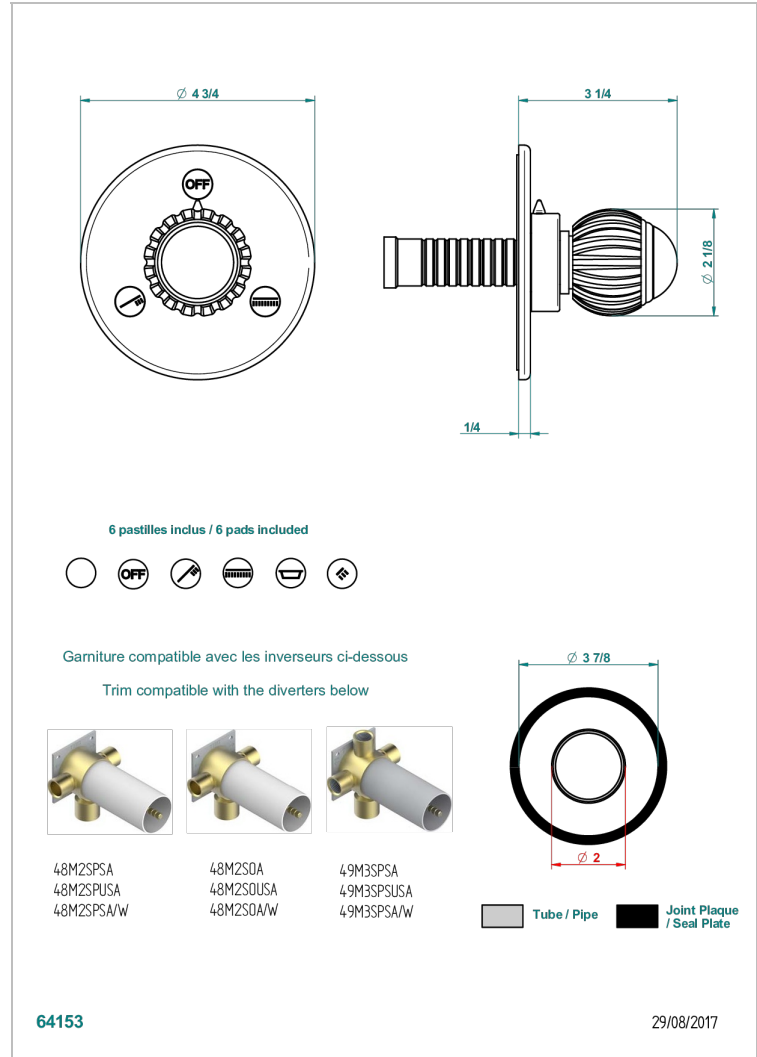

# VOGUE LAPIS LAZULI

A8S-48M2SB

Trim for wall mounted diverter, 2 ways - ref. 48M2 and 3 ways - ref. 49M3

THG<sup>®</sup>  
PARIS

## CARACTERÍSTICAS

- Vogue Lapis Lazuli
- Trim for wall mounted diverter, 2 ways - ref. 48M2 and 3 ways - ref. 49M3

## PRODUCTOS RELACIONADOS

- Ref. G00-48M2SOA Wall mounted 3-way diverter with ceramic cartridge for concealed installation- 1 inlet 3/4" and 2 outlets 1/2" without stop position, without trim
- Ref. G00-48M2SPSA Wall mounted 3-way diverter with ceramic cartridge for concealed installation, 1 inlet 3/4" and 2 outlets 1/2" with stop position, without trim
- Ref. G00-49M3SPSA Wall mounted 4-way diverter with ceramic cartridge for concealed installation- 1 inlet 3/4" and 3 outlets 1/2" with stop position, without trim