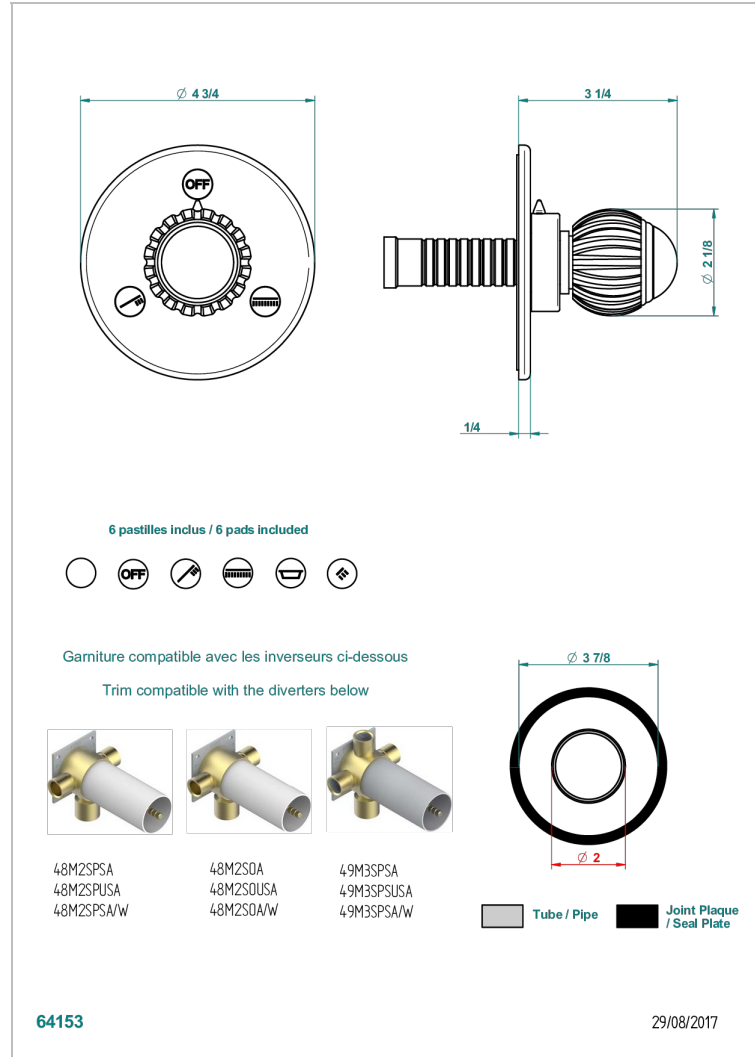

# VOGUE LAPIS LAZULI

A8S-48M2SB

Trim for wall mounted diverter, 2 ways - ref. 48M2 and 3 ways - ref. 49M3

## CHARACTERISTIC

- Vogue Lapis Lazuli
- Trim for wall mounted diverter, 2 ways - ref. 48M2 and 3 ways - ref. 49M3

## RELATED SKU'S

- Ref. G00-48M2SOA Wall mounted 3-way diverter with ceramic cartridge for concealed installation- 1 inlet 3/4" and 2 outlets 1/2" without stop position, without trim
- Ref. G00-48M2SPSA Wall mounted 3-way diverter with ceramic cartridge for concealed installation, 1 inlet 3/4" and 2 outlets 1/2" with stop position, without trim
- Ref. G00-49M3SPSA Wall mounted 4-way diverter with ceramic cartridge for concealed installation- 1 inlet 3/4" and 3 outlets 1/2" with stop position, without trim