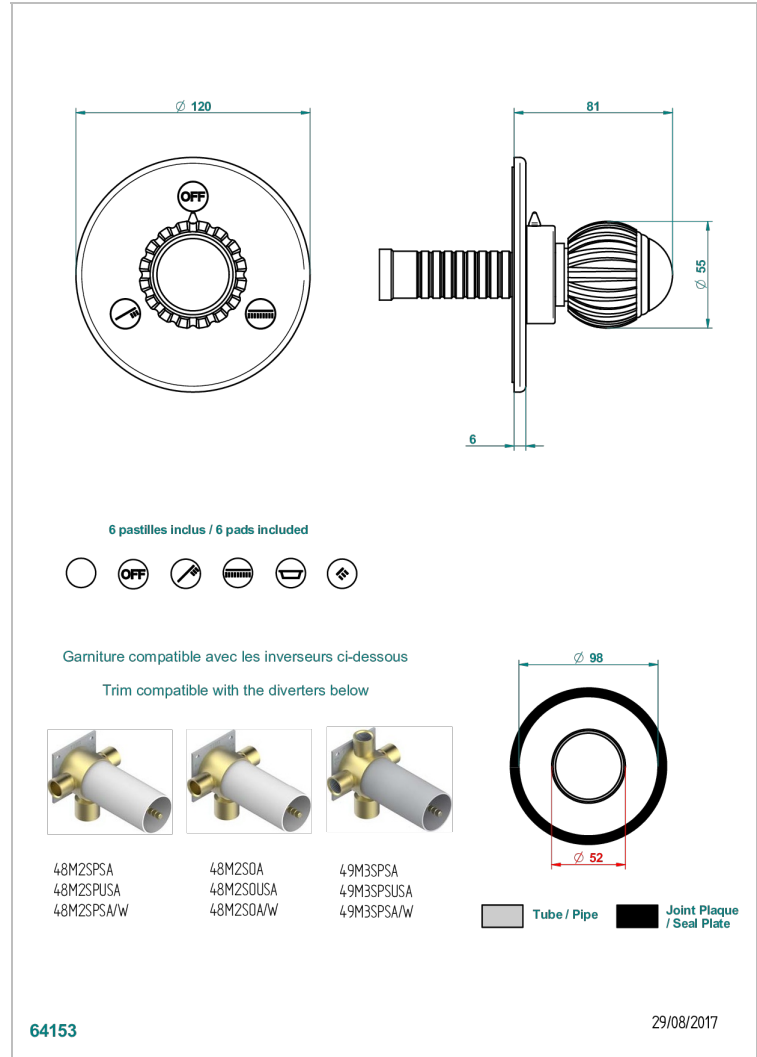

# VOGUE LAPIS LAZULI

A8S-48M2SB

Trim for wall mounted diverter, 2 ways - ref. 48M2 and 3 ways - ref. 49M3

## CHARACTERISTIC

- Vogue Lapis Lazuli
- Trim for wall mounted diverter, 2 ways - ref. 48M2 and 3 ways - ref. 49M3

## RELATED SKU'S

- Ref. G00-48M2SOA Wall mounted 3-way diverter with ceramic cartridge for concealed installation- 1 inlet 3/4" and 2 outlets 1/2" without stop position, without trim
- Ref. G00-48M2SPSA Wall mounted 3-way diverter with ceramic cartridge for concealed installation, 1 inlet 3/4" and 2 outlets 1/2" with stop position, without trim
- Ref. G00-49M3SPSA Wall mounted 4-way diverter with ceramic cartridge for concealed installation- 1 inlet 3/4" and 3 outlets 1/2" with stop position, without trim