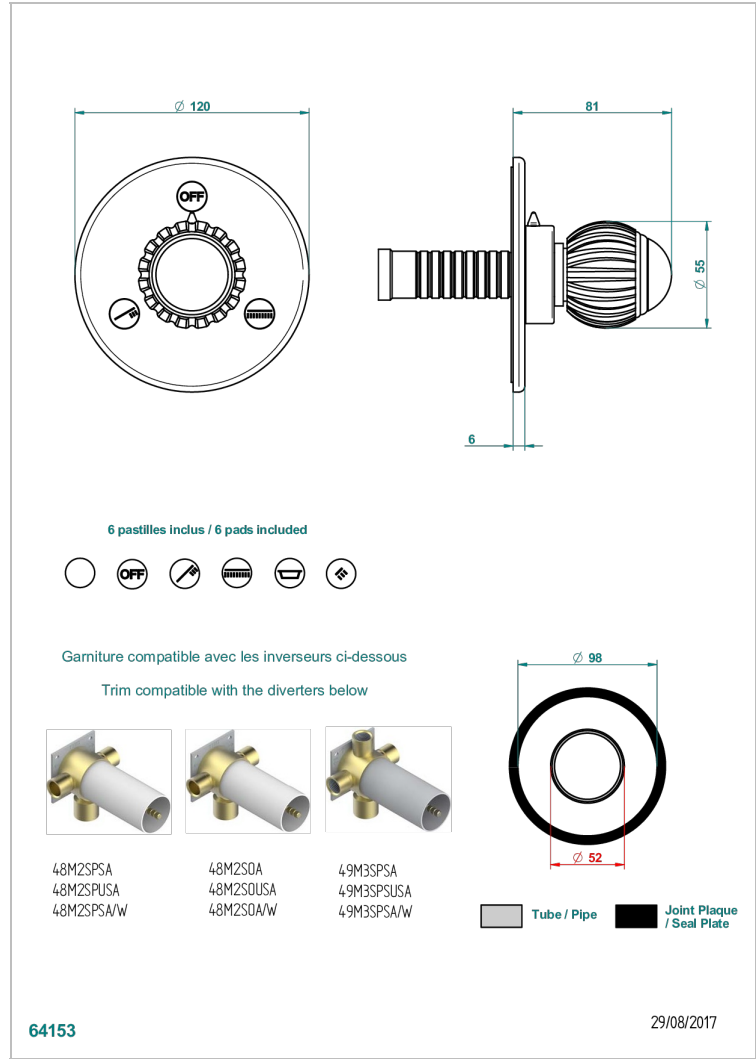

VOGUE LAPIS LAZULI

A8S-48M2SB

Trim for wall mounted diverter, 2 ways - ref. 48M2 and 3 ways - ref. 49M3

THG[®]
PARIS

特色

- Vogue Lapis Lazuli
- Trim for wall mounted diverter, 2 ways - ref. 48M2 and 3 ways - ref. 49M3

相关的SKU

- Ref. G00-48M2SOA Wall mounted 3-way diverter with ceramic cartridge for concealed installation- 1 inlet 3/4" and 2 outlets 1/2" without stop position, without trim
- Ref. G00-48M2SPSA Wall mounted 3-way diverter with ceramic cartridge for concealed installation, 1 inlet 3/4" and 2 outlets 1/2" with stop position, without trim
- Ref. G00-49M3SPSA Wall mounted 4-way diverter with ceramic cartridge for concealed installation- 1 inlet 3/4" and 3 outlets 1/2" with stop position, without trim